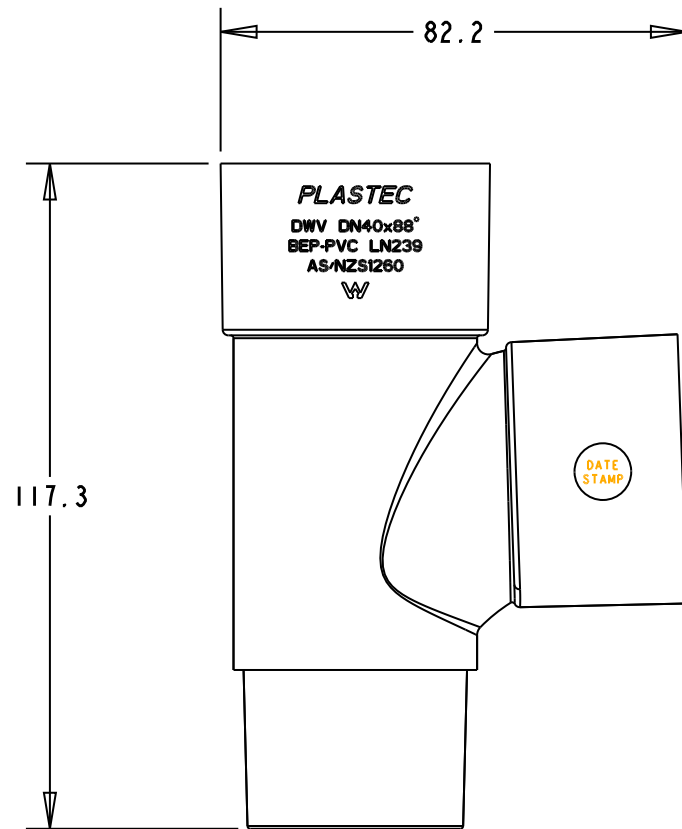

PLASTEC
INNOVATIVE PLUMBING SOLUTIONS

2-4 Enterprise Street
Caloundra QLD 4551 Australia

www.plastec.com.au

Tel: 61 7 5413 4444
Fax: 61 7 5491 8918

19406

PLASTEC
 INNOVATIVE PLUMBING SOLUTIONS

2-4 Enterprise Street
 Caloundra QLD 4551 Australia