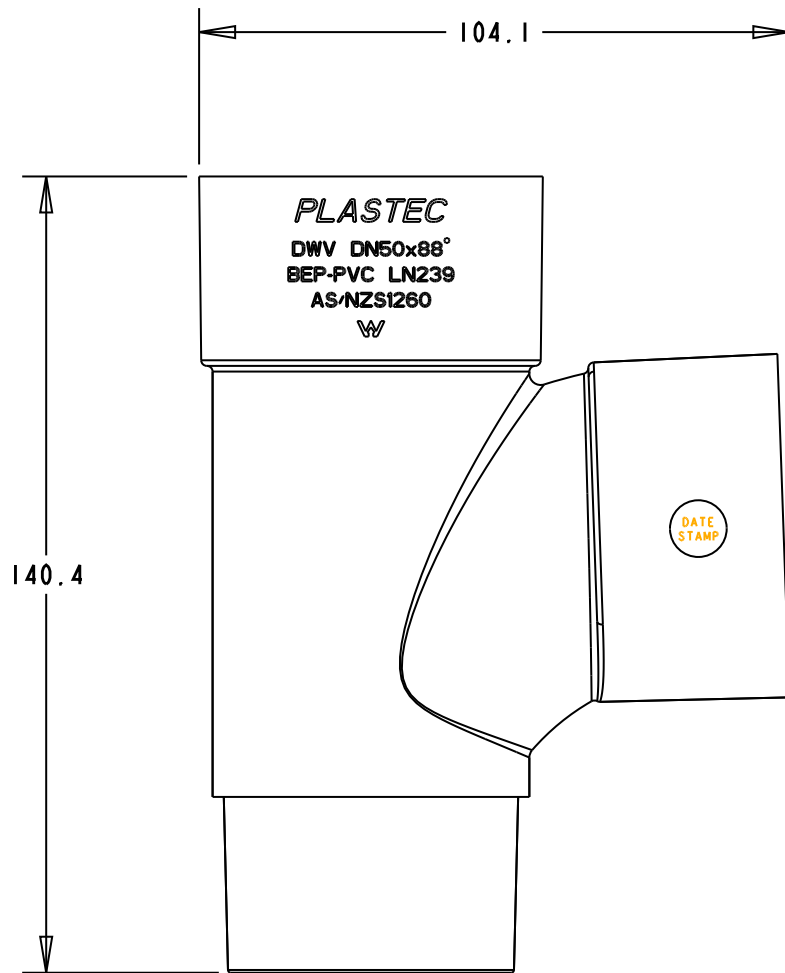

PLASTEC
INNOVATIVE PLUMBING SOLUTIONS

2-4 Enterprise Street
Caloundra QLD 4551 Australia

www.plastec.com.au

Tel: 61 7 5413 4444
Fax: 61 7 5491 8918

19407

PLASTEC
INNOVATIVE PLUMBING SOLUTIONS

2-4 Enterprise Street
Caloundra QLD 4551 Australia