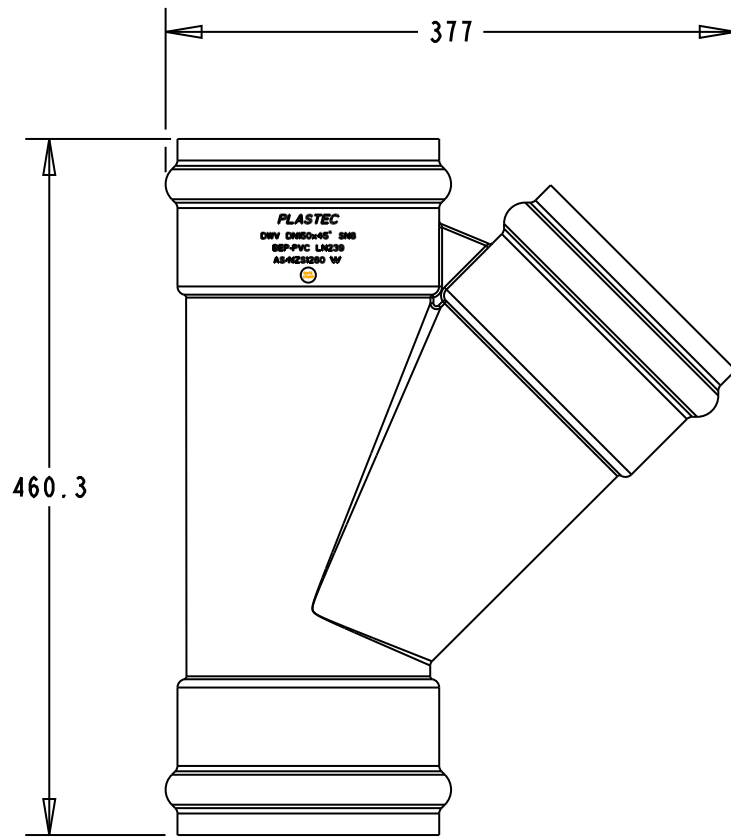

**PLASTEC**  
INNOVATIVE PLUMBING SOLUTIONS

2-4 Enterprise Street  
Caloundra QLD 4551 Australia

[www.plastec.com.au](http://www.plastec.com.au)

Tel: 61 7 5413 4444  
Fax: 61 7 5491 8918

19412

**PLASTEC**  
INNOVATIVE PLUMBING SOLUTIONS