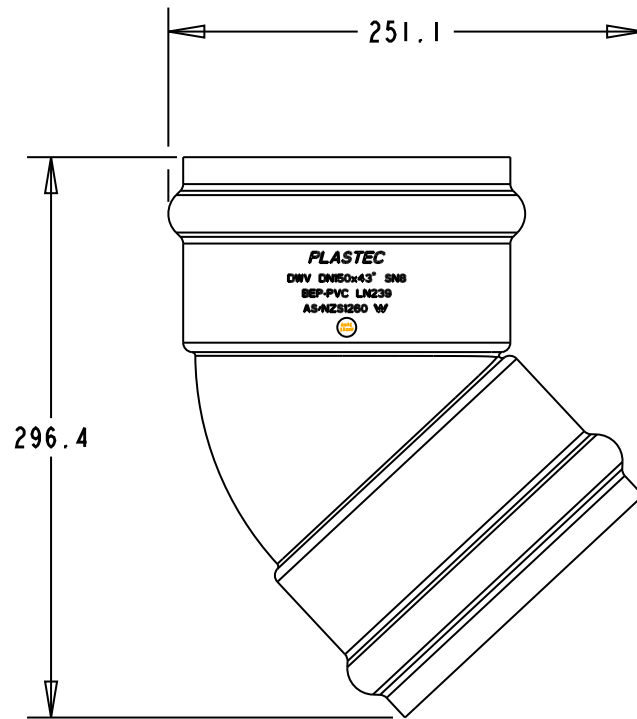

PLASTEC
INNOVATIVE PLUMBING SOLUTIONS

2-4 Enterprise Street
Caloundra QLD 4551 Australia

www.plastec.com.au

Tel: 61 7 5413 4444
Fax: 61 7 5491 8918

19414

PLASTEC
INNOVATIVE PLUMBING SOLUTIONS

2-4 Enterprise Street
Caloundra QLD 4551 Australia