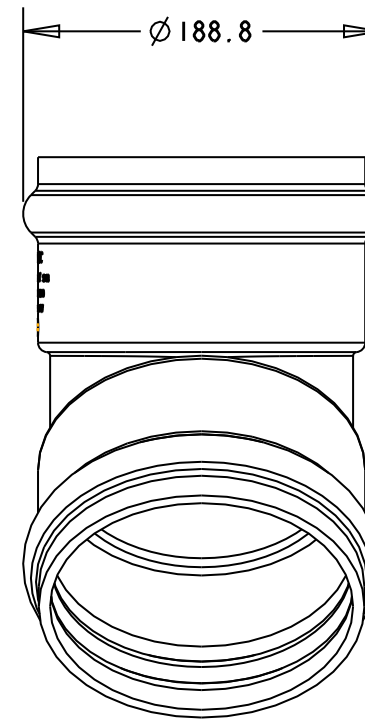

PLASTEC
INNOVATIVE PLUMBING SOLUTIONS

2-4 Enterprise Street
Caloundra QLD 4551 Australia

www.plastec.com.au

Tel: 61 7 5413 4444
Fax: 61 7 5491 8918

19414

PLASTEC
INNOVATIVE PLUMBING SOLUTIONS

2-4 Enterprise Street
Caloundra QLD 4551 Australia