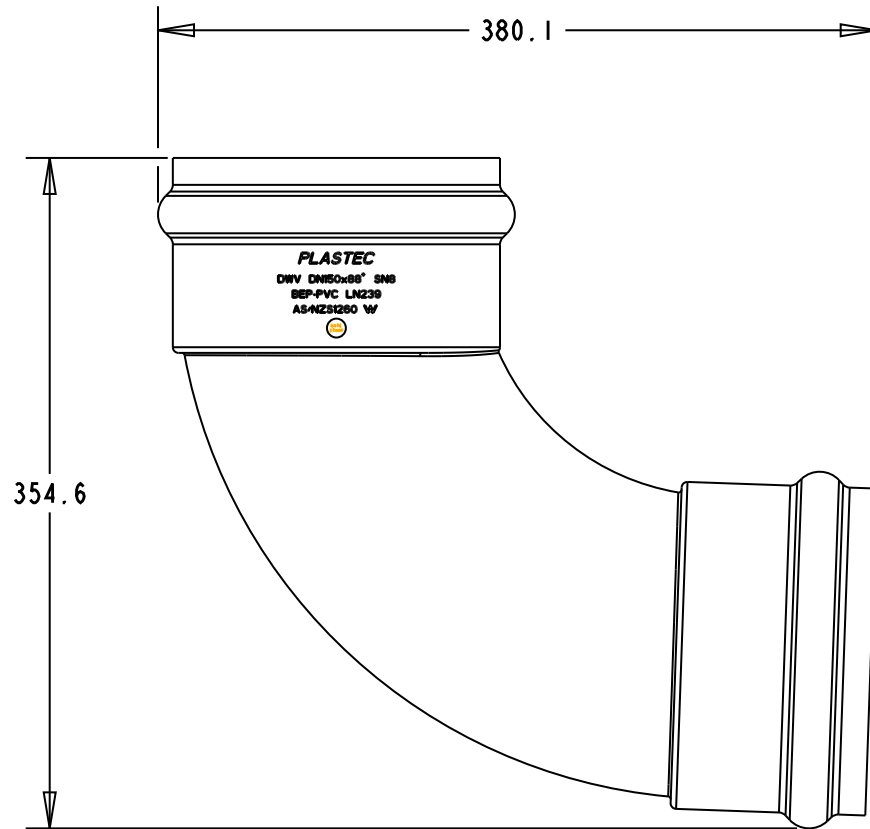

PLASTEC
DWV DN150x66 S16
BEP-PVC LN239
AS/NZS1260 W

PLASTEC
INNOVATIVE PLUMBING SOLUTIONS

2-4 Enterprise Street
Caloundra QLD 4551 Australia

www.plastec.com.au

Tel: 61 7 5413 4444
Fax: 61 7 5491 8918

19416