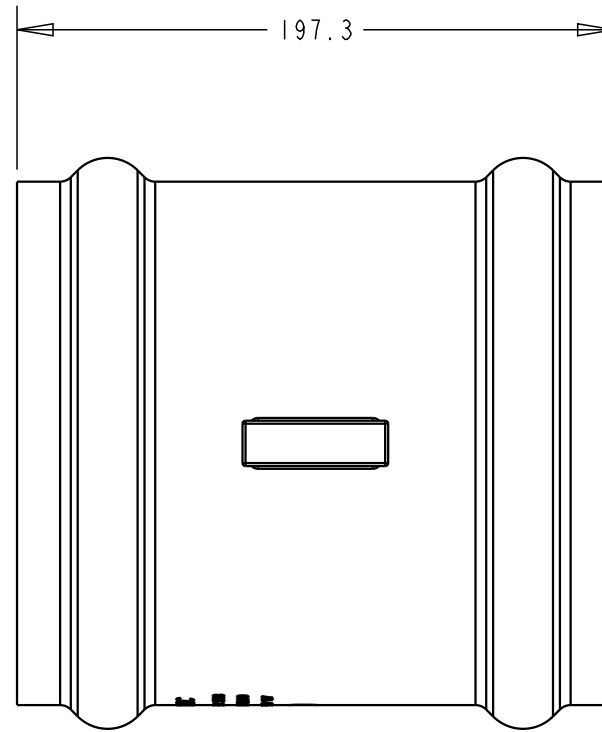

PLASTEC
INNOVATIVE PLUMBING SOLUTIONS

2-4 Enterprise Street
Caloundra QLD 4551 Australia

www.plastec.com.au

Tel: 61 7 5413 4444
Fax: 61 7 5491 8918

19420

PLASTEC
INNOVATIVE PLUMBING SOLUTIONS

2-4 Enterprise Street
Caloundra QLD 4551 Australia