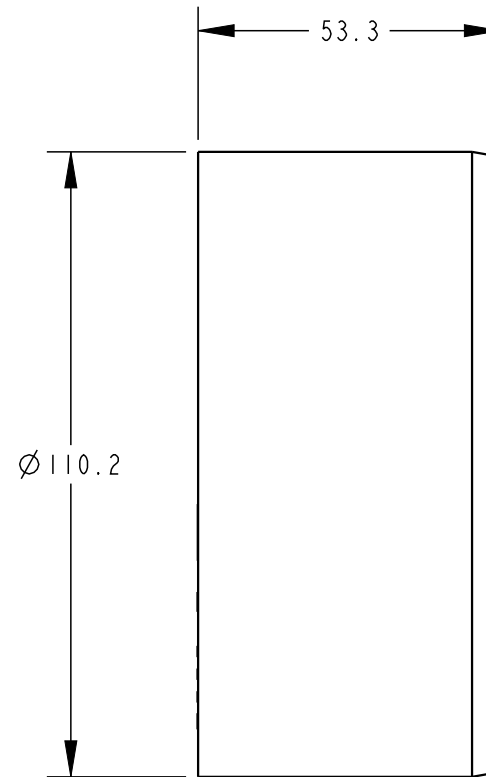

**PLASTEC**  
INNOVATIVE PLUMBING SOLUTIONS

2-4 Enterprise Street  
Caloundra QLD 4551 Australia

[www.plastec.com.au](http://www.plastec.com.au)

Tel: 61 7 5413 4444  
Fax: 61 7 5491 8918

19421

**PLASTEC**  
INNOVATIVE PLUMBING SOLUTIONS