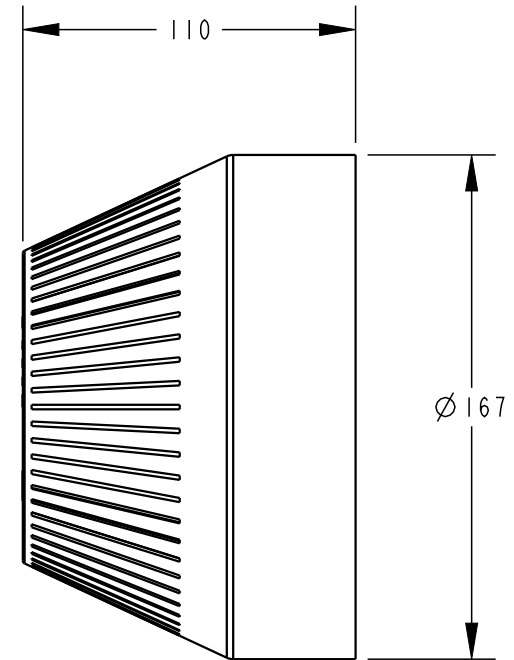

PLASTEC
INNOVATIVE PLUMBING SOLUTIONS

2-4 Enterprise Street
Caloundra QLD 4551 Australia

www.plastec.com.au

Tel: 61 7 5413 4444
Fax: 61 7 5491 8918

19424