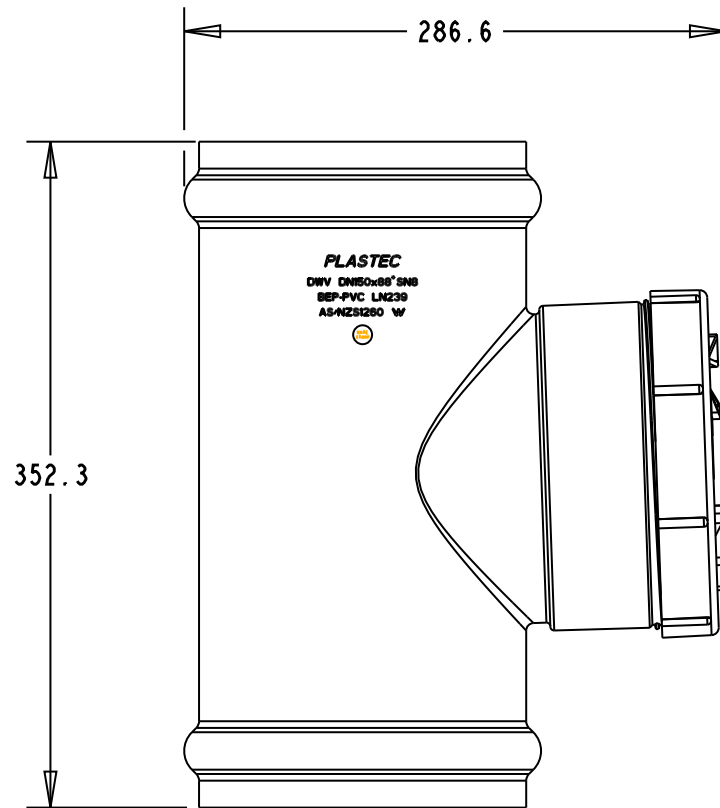

PLASTEC
INNOVATIVE PLUMBING SOLUTIONS

2-4 Enterprise Street
Caloundra QLD 4551 Australia

www.plastec.com.au

Tel: 61 7 5413 4444
Fax: 61 7 5491 8918

19427

PLASTEC
INNOVATIVE PLUMBING SOLUTIONS

2-4 Enterprise Street
Caloundra QLD 4551 Australia