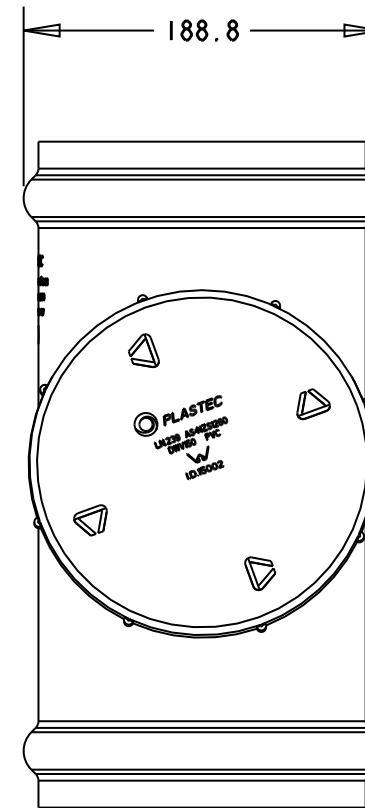

PLASTEC
INNOVATIVE PLUMBING SOLUTIONS

2-4 Enterprise Street
Caloundra QLD 4551 Australia

www.plastec.com.au

Tel: 61 7 5413 4444
Fax: 61 7 5491 8918

19427

PLASTEC
INNOVATIVE PLUMBING SOLUTIONS

2-4 Enterprise Street
Caloundra QLD 4551 Australia