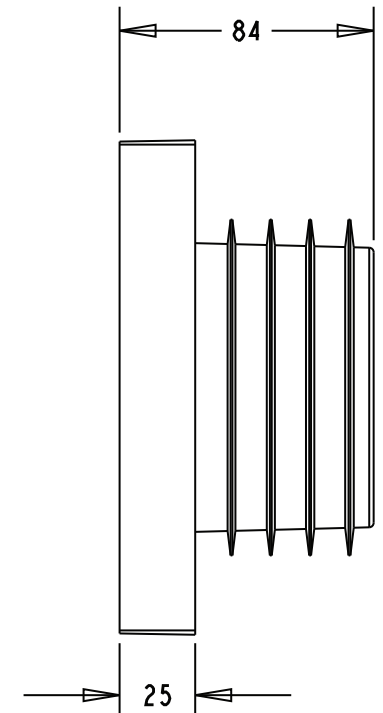

## DWV Sq Raised F/Collar & F/Grate

- Square body, ideal for a paved area
- Handy for grass area as 100mm flexi fin allows for easy disconnection when mowing
- Raised sides add strength to finishing collar
- Made with PVC

### Measurements (mm)

ID	Ø (MM)	CTN QTY
19437	100	28

07 5413 4444 - [www.plastec.com.au](http://www.plastec.com.au)

Specifications are correct as at 22/02/2023, but are subject to change at any time without notice.