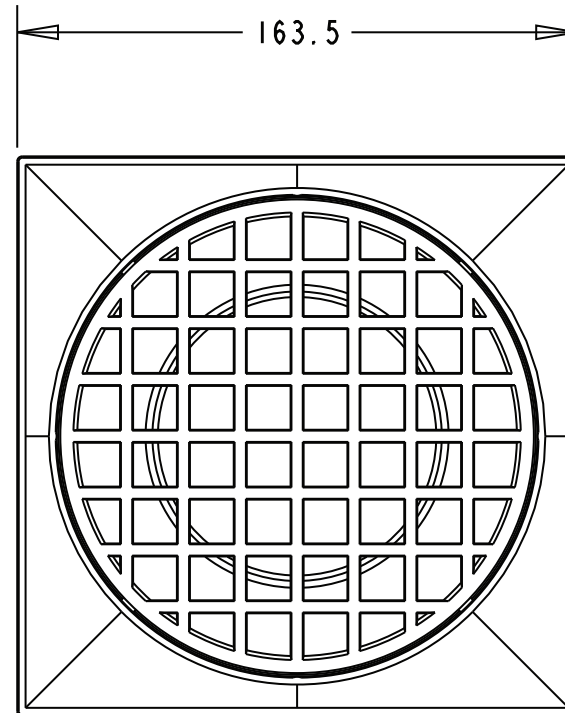

## DWV Sq Raised F/Collar & F/Grate

- Square body, ideal for a paved area
- Handy for grass area as 100mm flexi fin allows for easy disconnection when mowing
- Raised sides add strength to finishing collar
- Made with PVC

### Measurements (mm)

ID	Ø (MM)	CTN QTY
19437	100	28

07 5413 4444 - [www.plastec.com.au](http://www.plastec.com.au)

Specifications are correct as at 22/02/2023, but are subject to change at any time without notice.