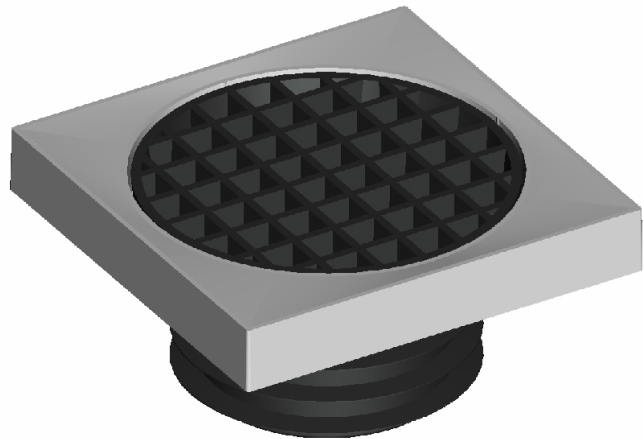

## DWV Sq Raised F/Collar & F/Grate

- Square body, ideal for a paved area
- Handy for grass area as 100mm flexi fin allows for easy disconnection when mowing
- Raised sides add strength to finishing collar
- Made with PVC

### Measurements (mm)

ID	Ø (MM)	CTN QTY
19437	100	28

07 5413 4444 - [www.plastec.com.au](http://www.plastec.com.au)

Specifications are correct as at 22/02/2023, but are subject to change at any time without notice.