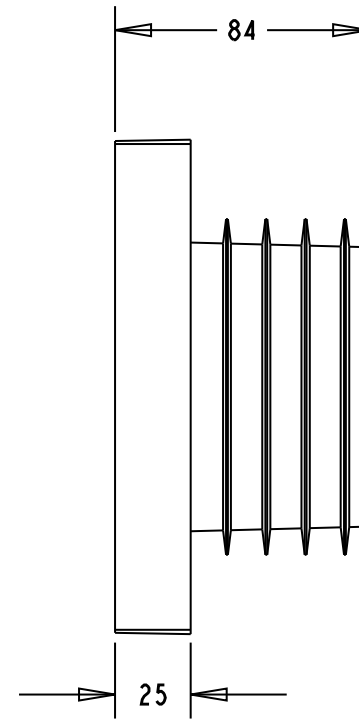

PLASTEC
INNOVATIVE PLUMBING SOLUTIONS

2-4 Enterprise Street
Caloundra QLD 4551 Australia

www.plastec.com.au

Tel: 61 7 5413 4444
Fax: 61 7 5491 8918

19437

PLASTEC
INNOVATIVE PLUMBING SOLUTIONS

2-4 Enterprise Street
Caloundra QLD 4551 Australia