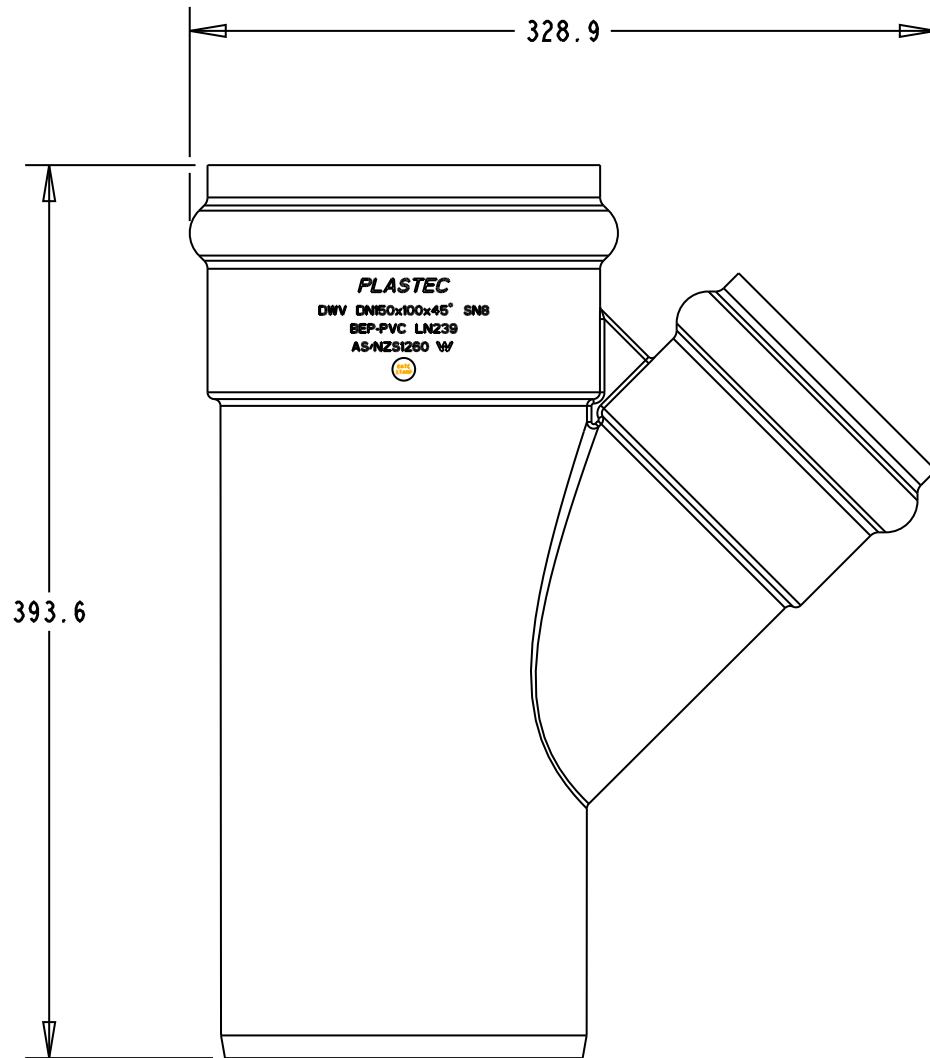

**PLASTEC**  
INNOVATIVE PLUMBING SOLUTIONS

2-4 Enterprise Street  
Caloundra QLD 4551 Australia

[www.plastec.com.au](http://www.plastec.com.au)

Tel: 61 7 5413 4444  
Fax: 61 7 5491 8918

19442

**PLASTEC**  
INNOVATIVE PLUMBING SOLUTIONS