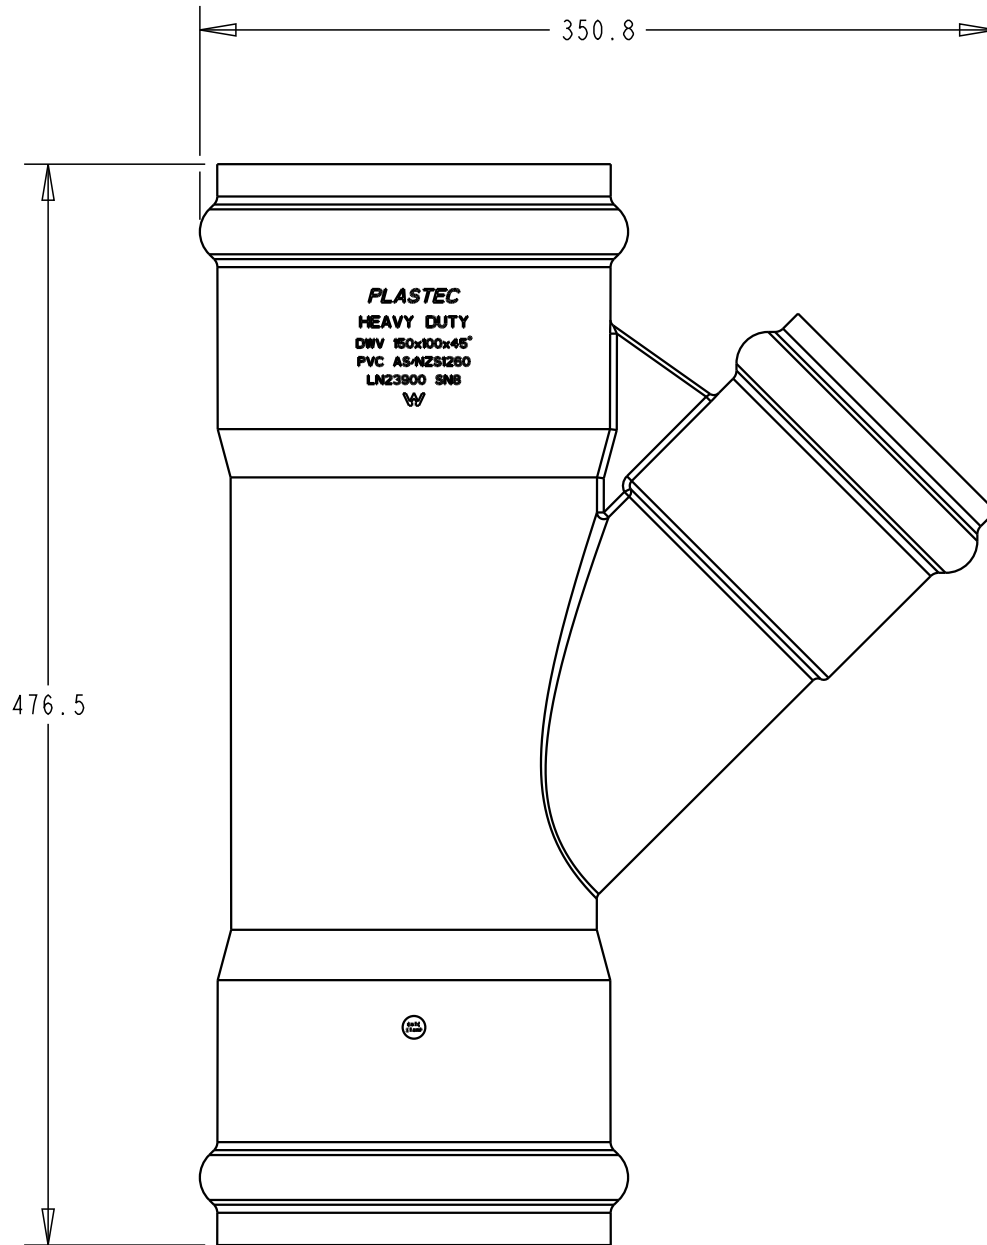

**PLASTEC**  
INNOVATIVE PLUMBING SOLUTIONS

2-4 Enterprise Street  
Caloundra QLD 4551 Australia

[www.plastec.com.au](http://www.plastec.com.au)

Tel: 61 7 5413 4444  
Fax: 61 7 5491 8918

19444

**PLASTEC**  
INNOVATIVE PLUMBING SOLUTIONS