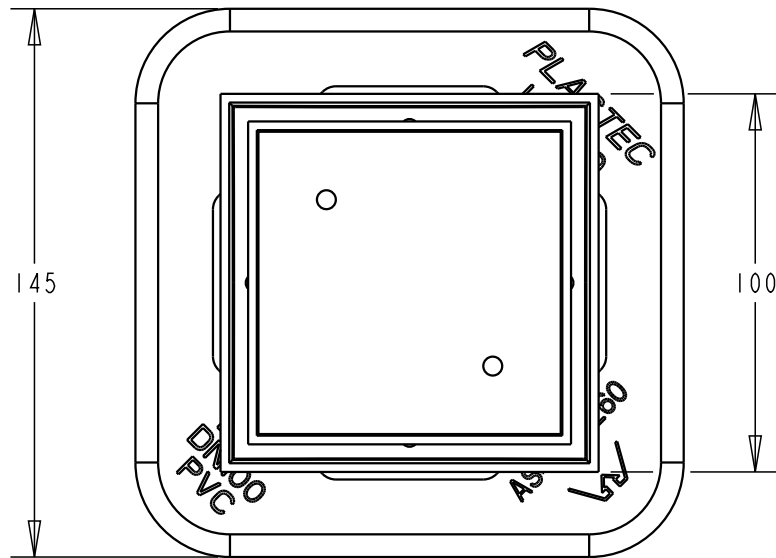

PLASTEC
INNOVATIVE PLUMBING SOLUTIONS

2-4 Enterprise Street
Caloundra QLD 4551 Australia

www.plastec.com.au

Tel: 61 7 5413 4444
Fax: 61 7 5491 8918

19485

PLASTEC
INNOVATIVE PLUMBING SOLUTIONS

2-4 Enterprise Street
Caloundra QLD 4551 Australia