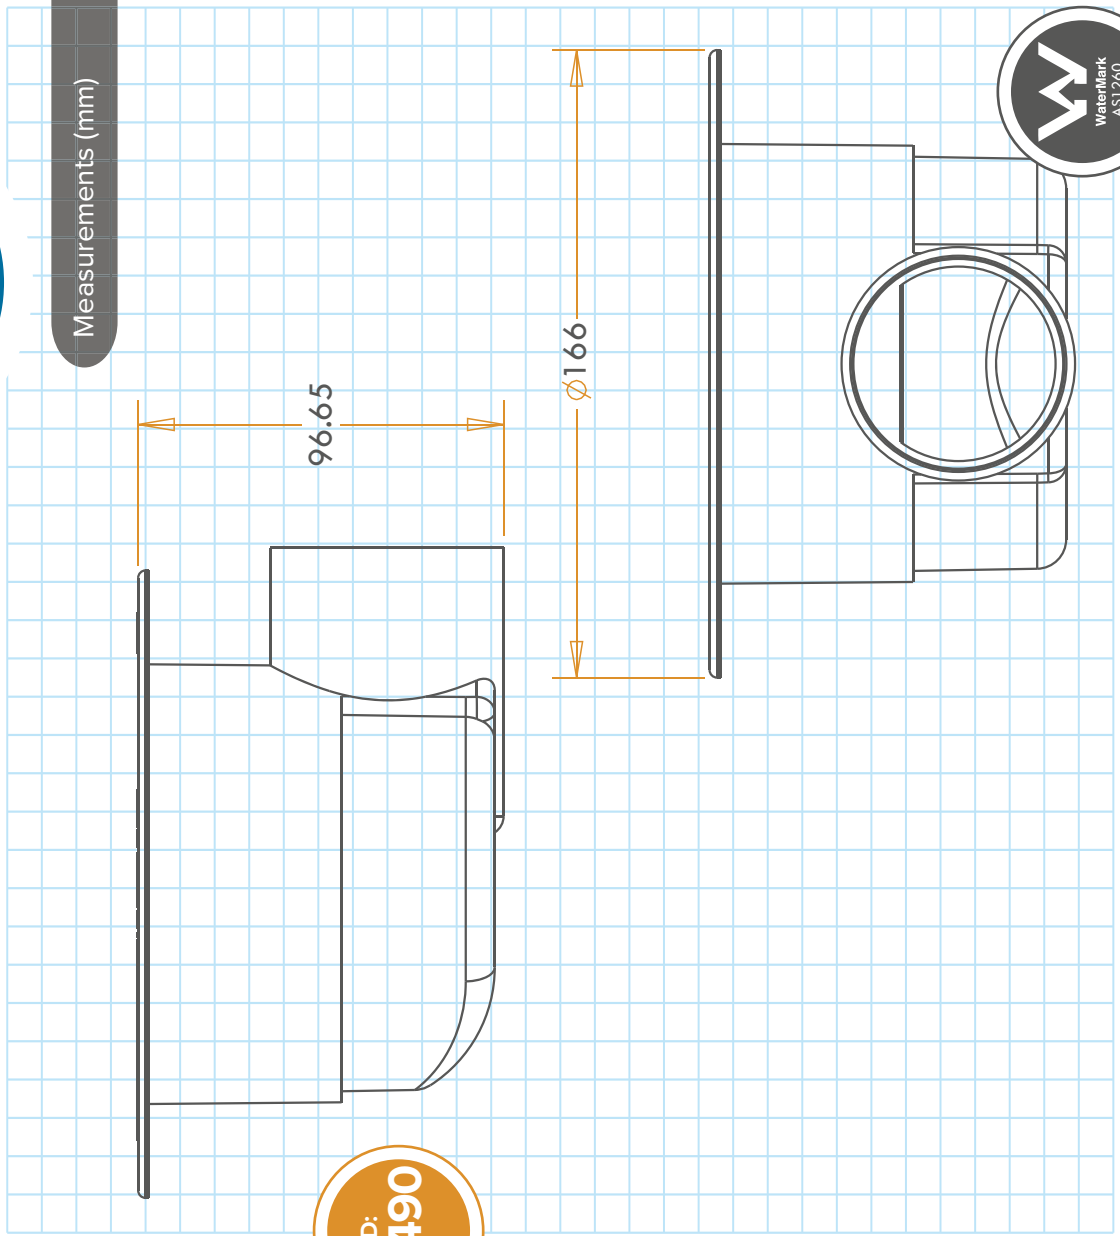

Flanged Elbow

Puddle Flange Bends

- Low level design

ID	Ø (mm)	33
19490	100 x 50	33

ID:
19490

Measurements (mm)