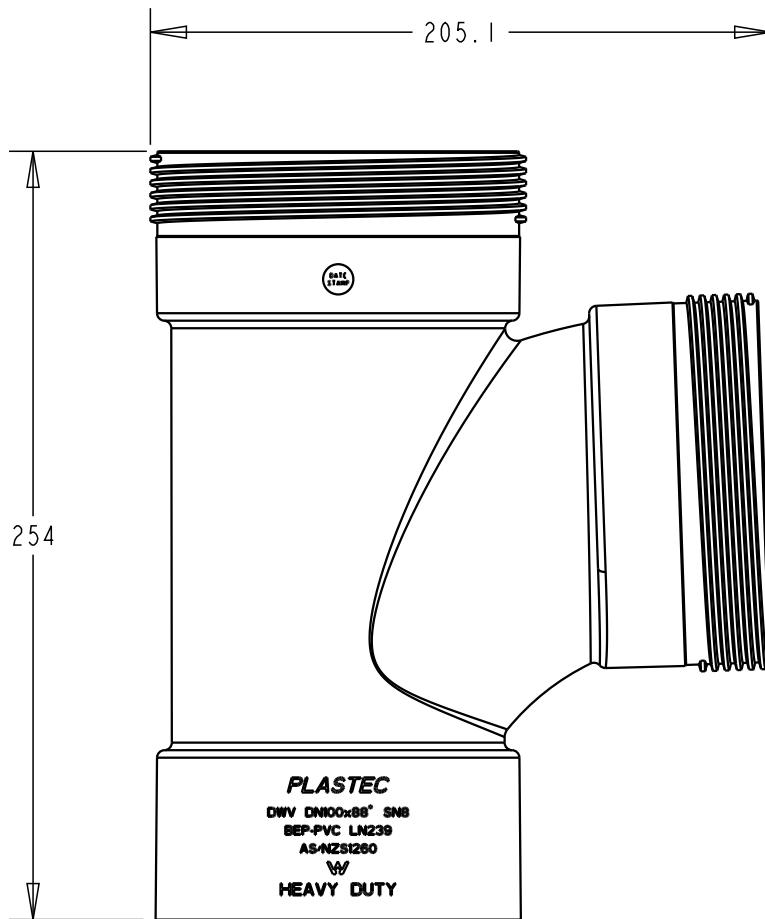

PLASTEC
INNOVATIVE PLUMBING SOLUTIONS

2-4 Enterprise Street
Caloundra QLD 4551 Australia

www.plastec.com.au

Tel: 61 7 5413 4444
Fax: 61 7 5491 8918

19499