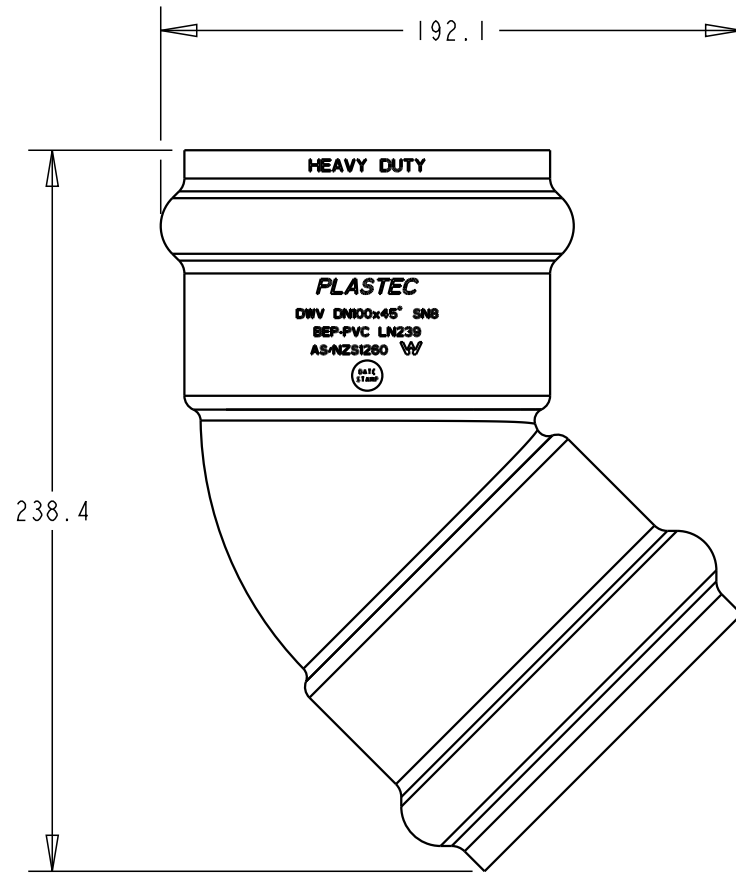

PLASTEC
INNOVATIVE PLUMBING SOLUTIONS

2-4 Enterprise Street
Caloundra QLD 4551 Australia

www.plastec.com.au

Tel: 61 7 5413 4444
Fax: 61 7 5491 8918

19501

PLASTEC
INNOVATIVE PLUMBING SOLUTIONS

2-4 Enterprise Street
Caloundra QLD 4551 Australia