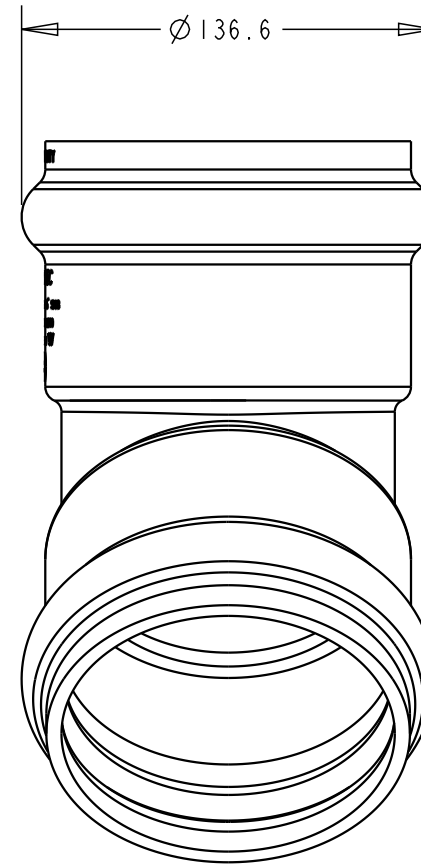

PLASTEC
INNOVATIVE PLUMBING SOLUTIONS

2-4 Enterprise Street
Caloundra QLD 4551 Australia

www.plastec.com.au

Tel: 61 7 5413 4444
Fax: 61 7 5491 8918

19501

PLASTEC
INNOVATIVE PLUMBING SOLUTIONS

2-4 Enterprise Street
Caloundra QLD 4551 Australia