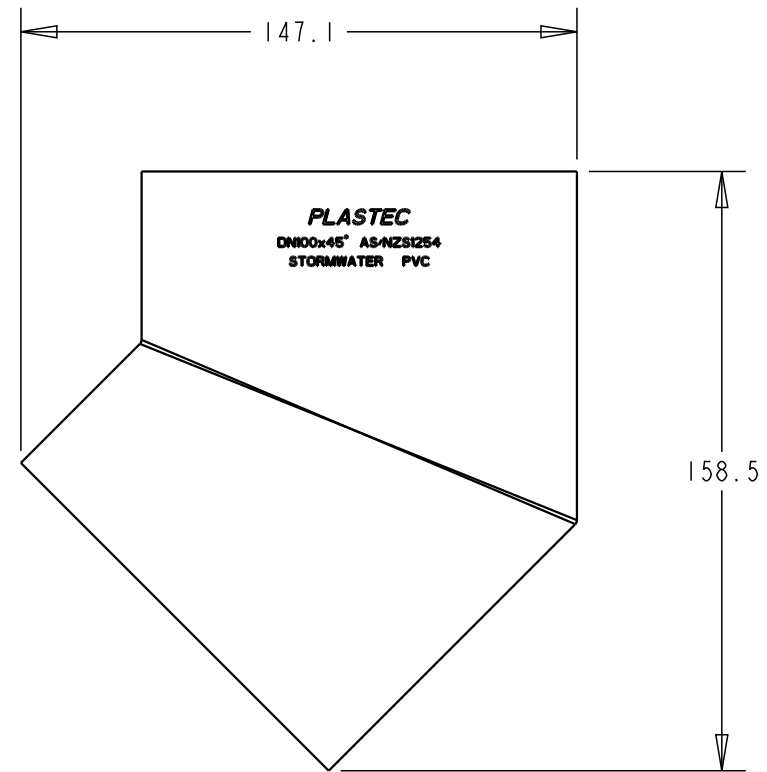

**PLASTEC**  
INNOVATIVE PLUMBING SOLUTIONS

2-4 Enterprise Street  
Caloundra QLD 4551 Australia

[www.plastec.com.au](http://www.plastec.com.au)

Tel: 61 7 5413 4444  
Fax: 61 7 5491 8918

19503

**PLASTEC**  
INNOVATIVE PLUMBING SOLUTIONS