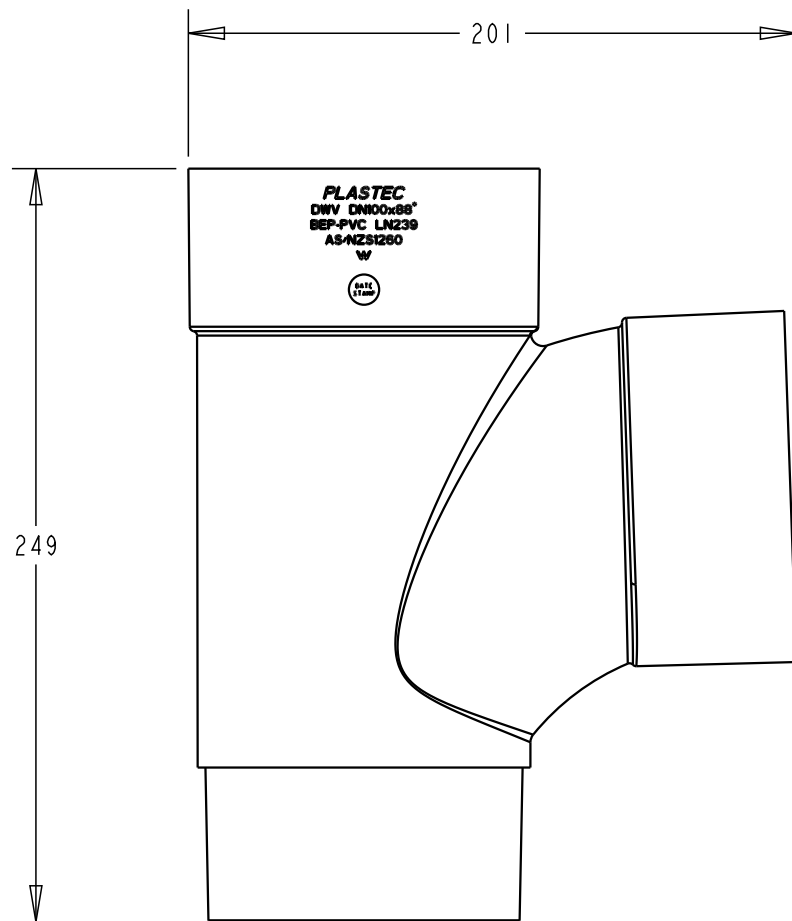

PLASTEC
INNOVATIVE PLUMBING SOLUTIONS

2-4 Enterprise Street
Caloundra QLD 4551 Australia

www.plastec.com.au

Tel: 61 7 5413 4444
Fax: 61 7 5491 8918

19504

PLASTEC
INNOVATIVE PLUMBING SOLUTIONS

2-4 Enterprise Street
Caloundra QLD 4551 Australia