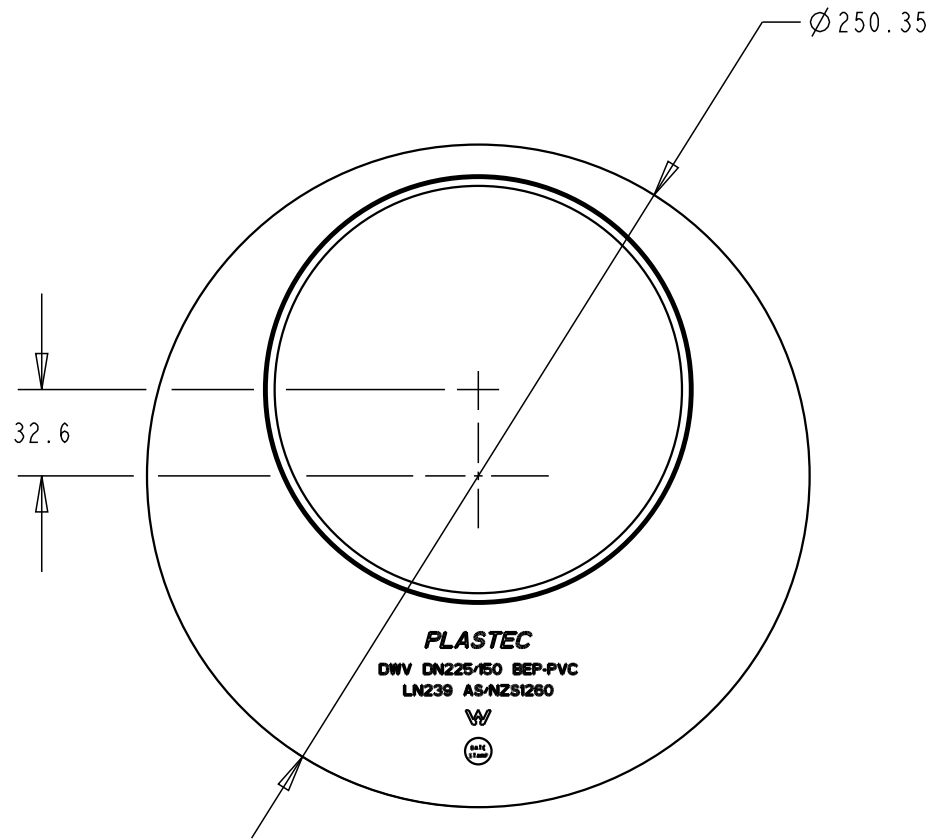

PLASTEC
INNOVATIVE PLUMBING SOLUTIONS

2-4 Enterprise Street
Caloundra QLD 4551 Australia

www.plastec.com.au

Tel: 61 7 5413 4444
Fax: 61 7 5491 8918

19520

PLASTEC
 INNOVATIVE PLUMBING SOLUTIONS

2-4 Enterprise Street
 Caloundra QLD 4551 Australia