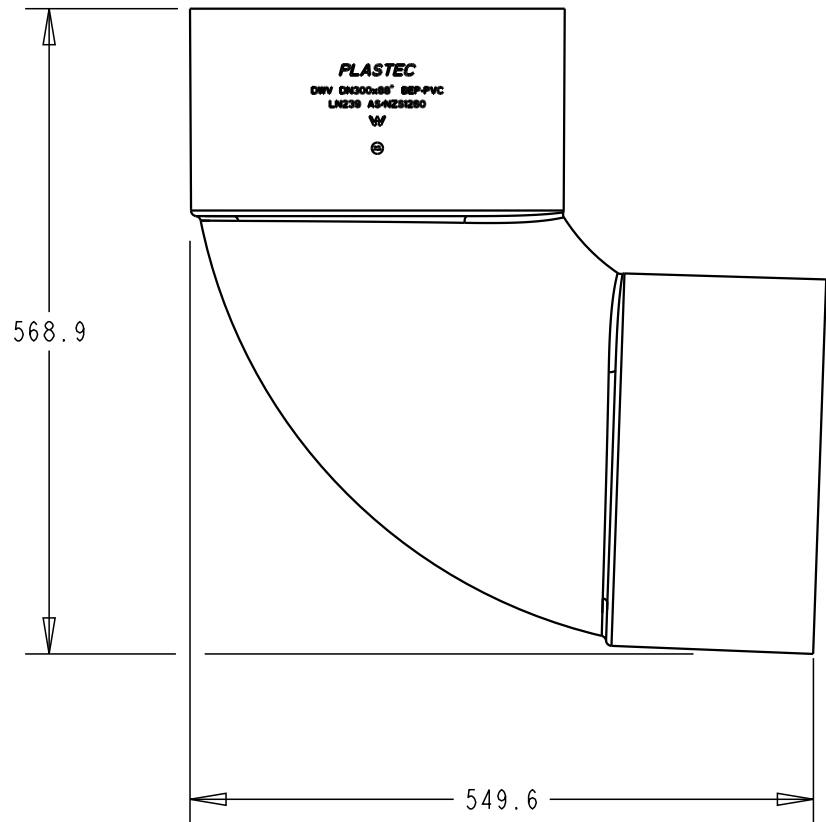

PLASTEC
INNOVATIVE PLUMBING SOLUTIONS

2-4 Enterprise Street
Caloundra QLD 4551 Australia

www.plastec.com.au

Tel: 61 7 5413 4444
Fax: 61 7 5491 8918

19527

PLASTEC
 INNOVATIVE PLUMBING SOLUTIONS

2-4 Enterprise Street
 Caloundra QLD 4551 Australia