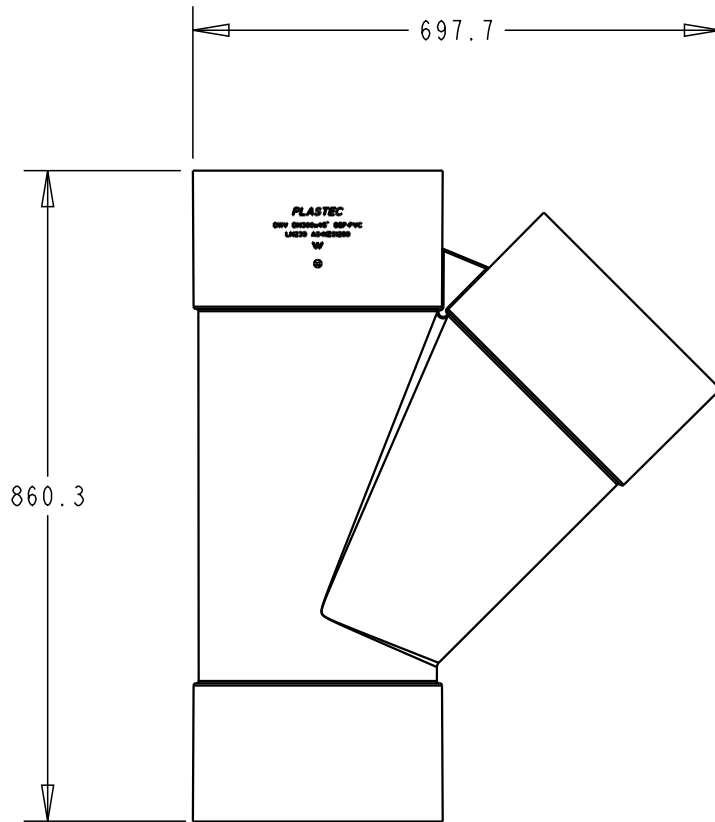

PLASTEC
INNOVATIVE PLUMBING SOLUTIONS

2-4 Enterprise Street
Caloundra QLD 4551 Australia

www.plastec.com.au

Tel: 61 7 5413 4444
Fax: 61 7 5491 8918

19529

PLASTEC
INNOVATIVE PLUMBING SOLUTIONS

2-4 Enterprise Street
Caloundra QLD 4551 Australia