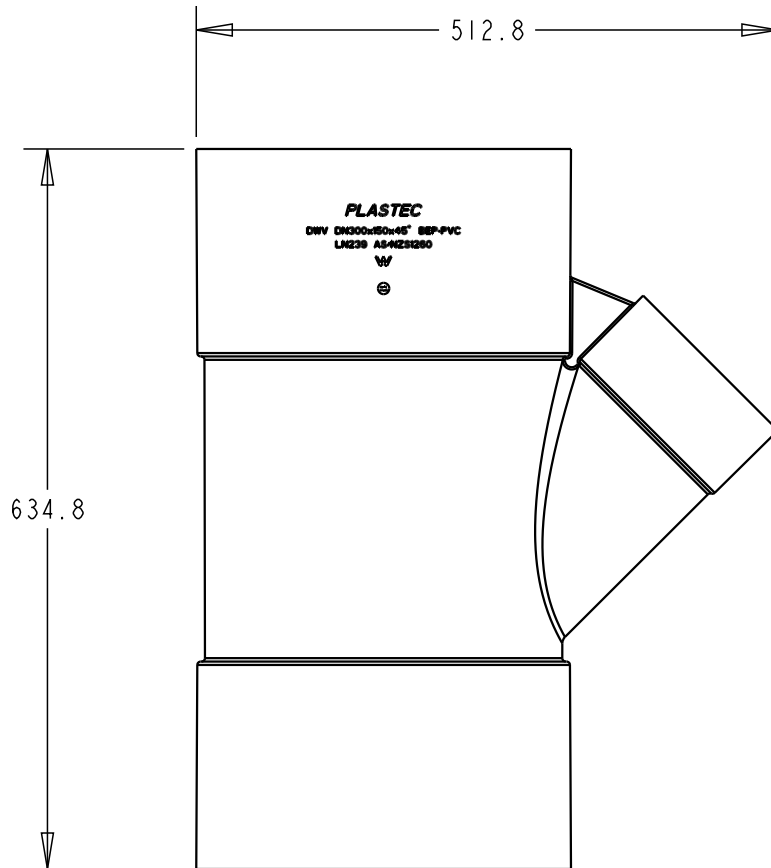

**PLASTEC**  
INNOVATIVE PLUMBING SOLUTIONS

2-4 Enterprise Street  
Caloundra QLD 4551 Australia

[www.plastec.com.au](http://www.plastec.com.au)

Tel: 61 7 5413 4444  
Fax: 61 7 5491 8918

19530

**PLASTEC**  
 INNOVATIVE PLUMBING SOLUTIONS