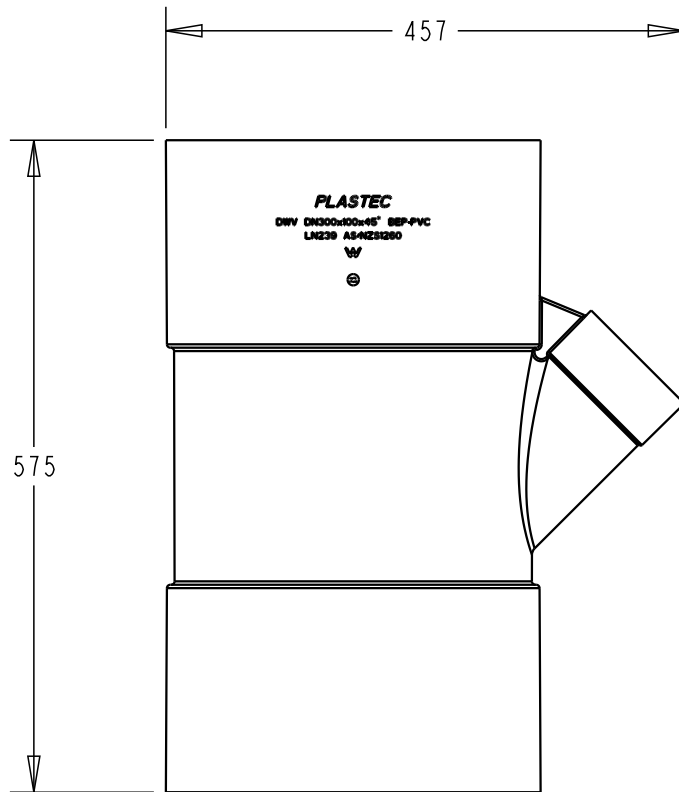

**PLASTEC**  
INNOVATIVE PLUMBING SOLUTIONS

2-4 Enterprise Street  
Caloundra QLD 4551 Australia

[www.plastec.com.au](http://www.plastec.com.au)

Tel: 61 7 5413 4444  
Fax: 61 7 5491 8918

19531

**PLASTEC**  
 INNOVATIVE PLUMBING SOLUTIONS