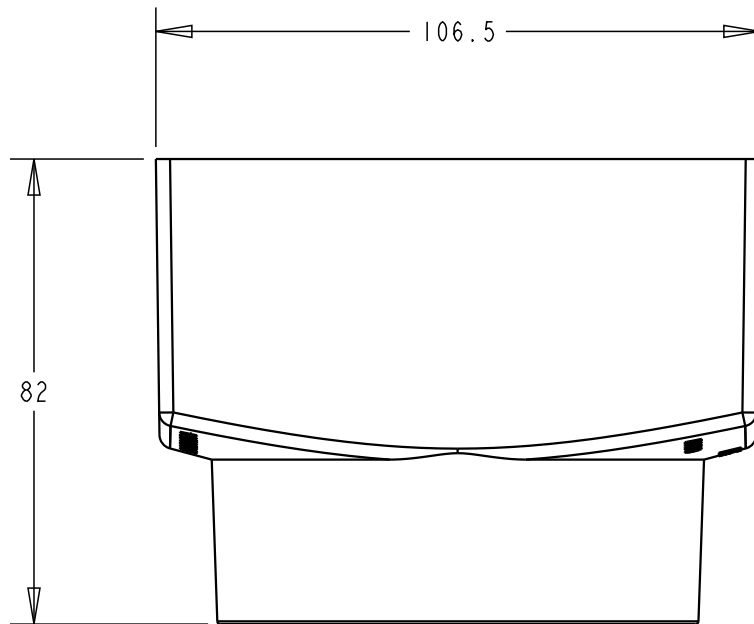

**PLASTEC**  
INNOVATIVE PLUMBING SOLUTIONS

2-4 Enterprise Street  
Caloundra QLD 4551 Australia

[www.plastec.com.au](http://www.plastec.com.au)

Tel: 61 7 5413 4444  
Fax: 61 7 5491 8918

19540

**PLASTEC**  
INNOVATIVE PLUMBING SOLUTIONS