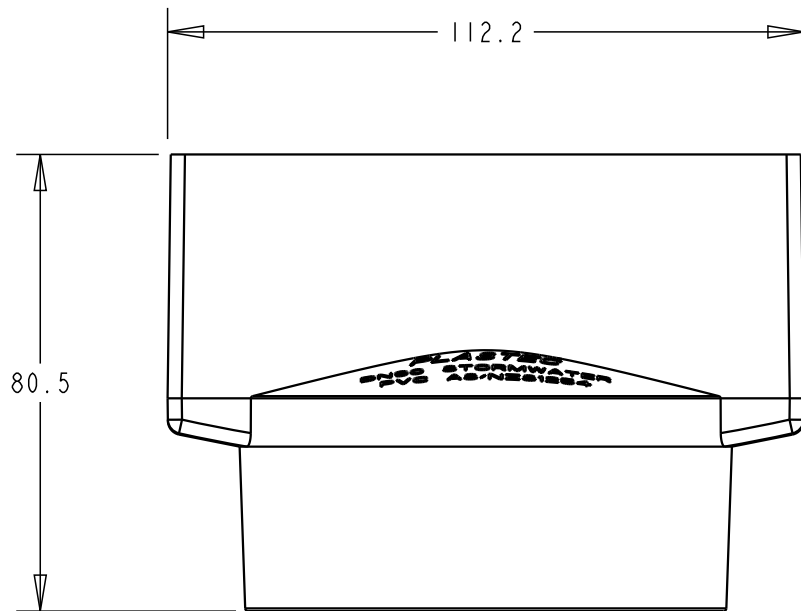

**PLASTEC**  
INNOVATIVE PLUMBING SOLUTIONS

2-4 Enterprise Street  
Caloundra QLD 4551 Australia

[www.plastec.com.au](http://www.plastec.com.au)

Tel: 61 7 5413 4444  
Fax: 61 7 5491 8918

19541

**PLASTEC**  
INNOVATIVE PLUMBING SOLUTIONS