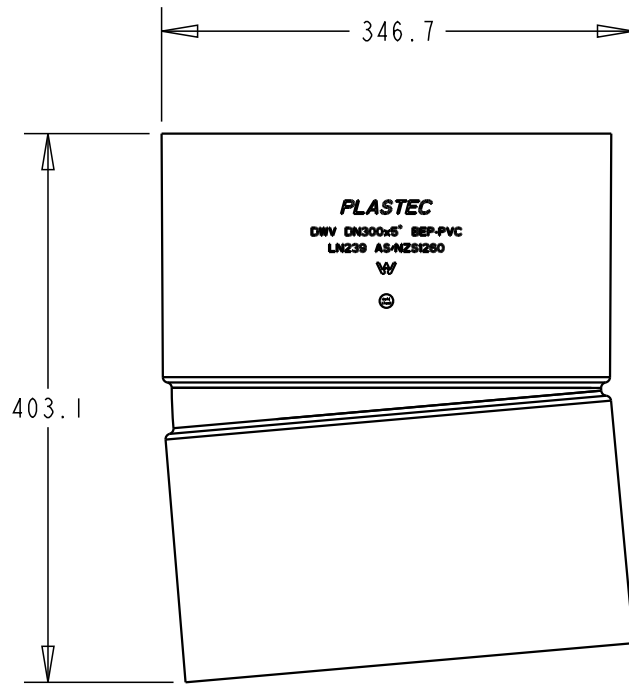

PLASTEC
INNOVATIVE PLUMBING SOLUTIONS

2-4 Enterprise Street
Caloundra QLD 4551 Australia

www.plastec.com.au

Tel: 61 7 5413 4444
Fax: 61 7 5491 8918

19543

PLASTEC
 INNOVATIVE PLUMBING SOLUTIONS

2-4 Enterprise Street
 Caloundra QLD 4551 Australia