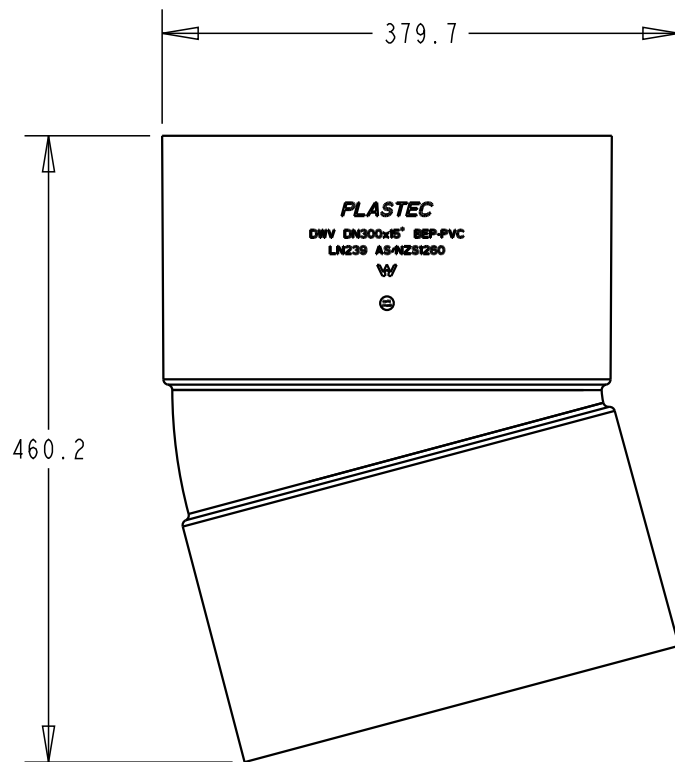

**PLASTEC**  
INNOVATIVE PLUMBING SOLUTIONS

2-4 Enterprise Street  
Caloundra QLD 4551 Australia

[www.plastec.com.au](http://www.plastec.com.au)

Tel: 61 7 5413 4444  
Fax: 61 7 5491 8918

19544

**PLASTEC**  
 INNOVATIVE PLUMBING SOLUTIONS