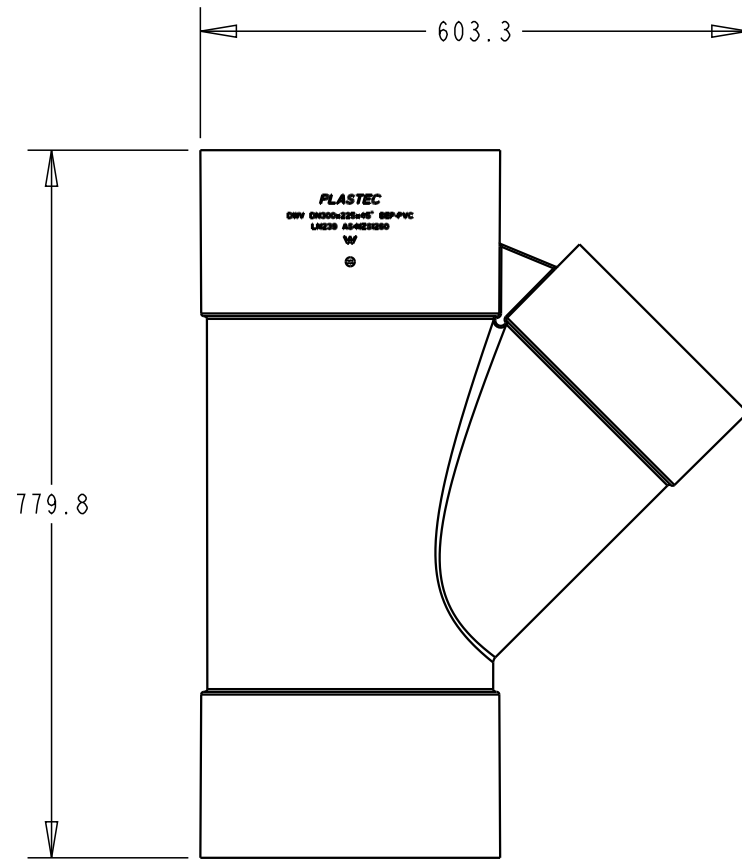

PLASTEC
INNOVATIVE PLUMBING SOLUTIONS

2-4 Enterprise Street
Caloundra QLD 4551 Australia

www.plastec.com.au

Tel: 61 7 5413 4444
Fax: 61 7 5491 8918

19547

PLASTEC
 INNOVATIVE PLUMBING SOLUTIONS

2-4 Enterprise Street
 Caloundra QLD 4551 Australia