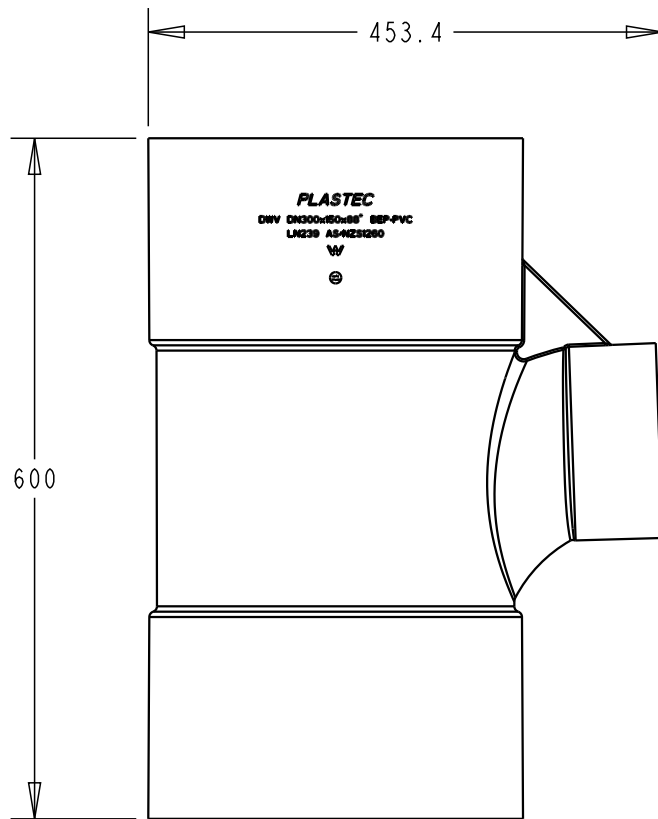

PLASTEC
INNOVATIVE PLUMBING SOLUTIONS

2-4 Enterprise Street
Caloundra QLD 4551 Australia

www.plastec.com.au

Tel: 61 7 5413 4444
Fax: 61 7 5491 8918

19548

PLASTEC
INNOVATIVE PLUMBING SOLUTIONS

2-4 Enterprise Street
Caloundra QLD 4551 Australia