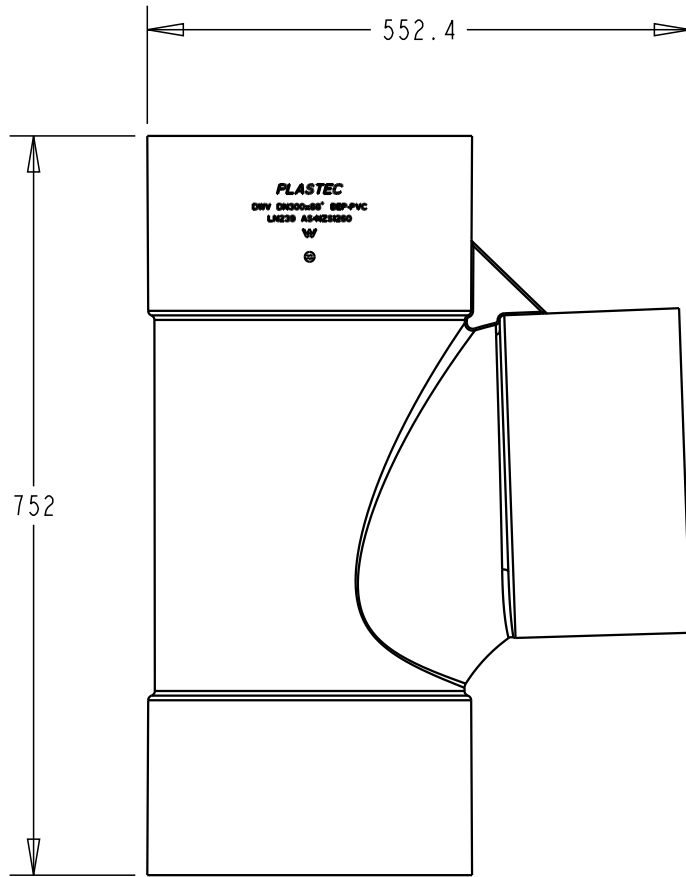

**PLASTEC**  
INNOVATIVE PLUMBING SOLUTIONS

2-4 Enterprise Street  
Caloundra QLD 4551 Australia

[www.plastec.com.au](http://www.plastec.com.au)

Tel: 61 7 5413 4444  
Fax: 61 7 5491 8918

19549

**PLASTEC**  
 INNOVATIVE PLUMBING SOLUTIONS