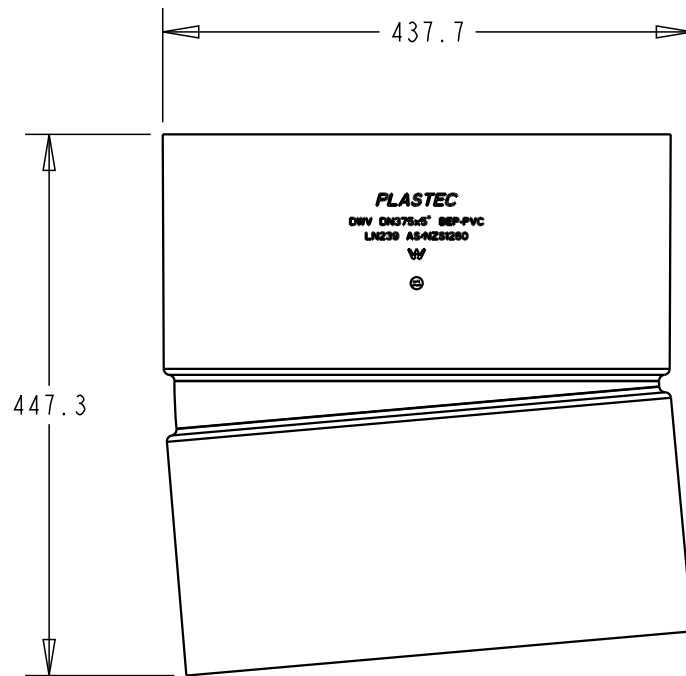

PLASTEC
INNOVATIVE PLUMBING SOLUTIONS

2-4 Enterprise Street
Caloundra QLD 4551 Australia

www.plastec.com.au

Tel: 61 7 5413 4444
Fax: 61 7 5491 8918

19550

PLASTECH
 INNOVATIVE PLUMBING SOLUTIONS

2-4 Enterprise Street
 Caloundra QLD 4551 Australia