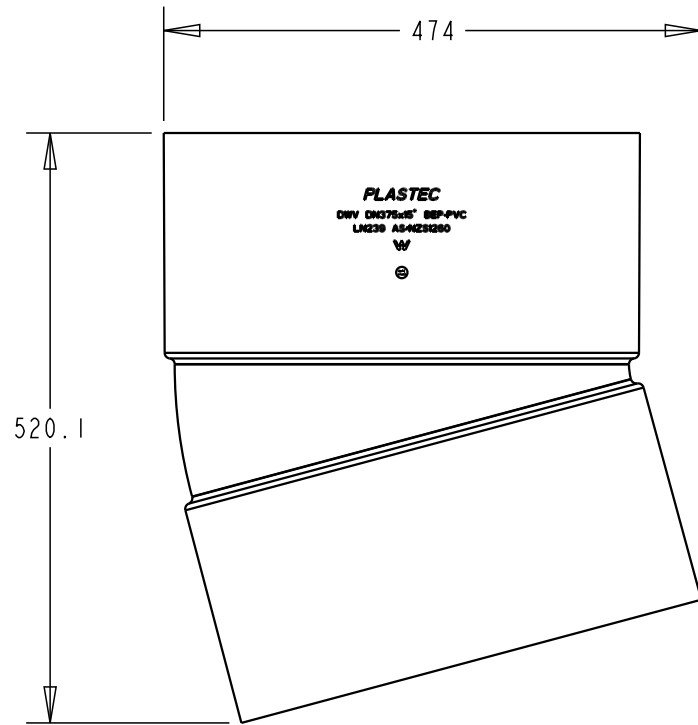

PLASTEC
INNOVATIVE PLUMBING SOLUTIONS

2-4 Enterprise Street
Caloundra QLD 4551 Australia

www.plastec.com.au

Tel: 61 7 5413 4444
Fax: 61 7 5491 8918

19551

PLASTEC
INNOVATIVE PLUMBING SOLUTIONS

2-4 Enterprise Street
Caloundra QLD 4551 Australia