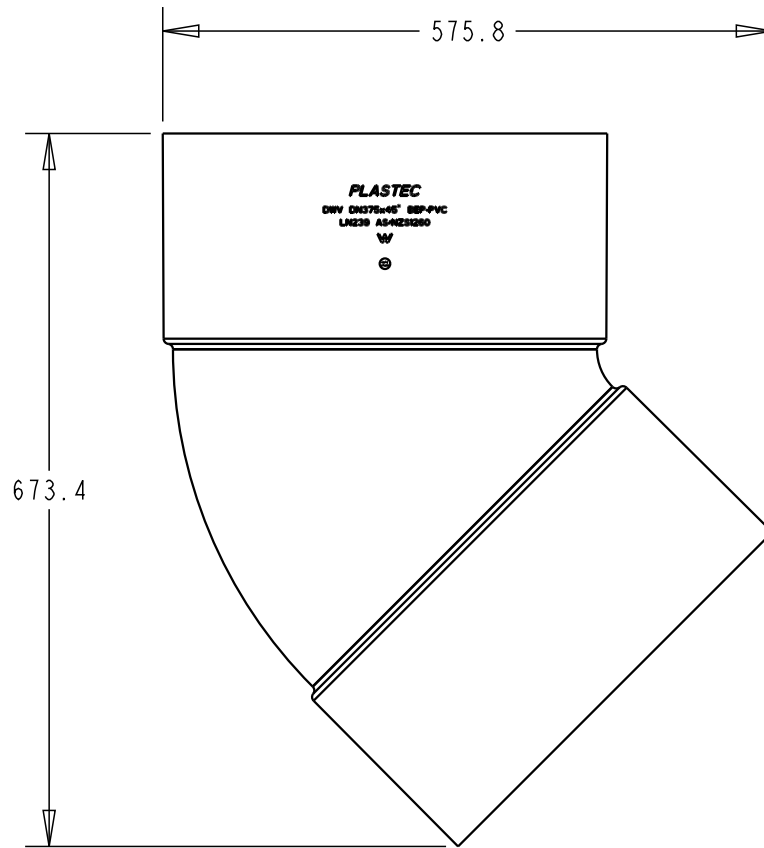

PLASTEC
INNOVATIVE PLUMBING SOLUTIONS

2-4 Enterprise Street
Caloundra QLD 4551 Australia

www.plastec.com.au

Tel: 61 7 5413 4444
Fax: 61 7 5491 8918

19553

PLASTEC
 INNOVATIVE PLUMBING SOLUTIONS

2-4 Enterprise Street
 Caloundra QLD 4551 Australia