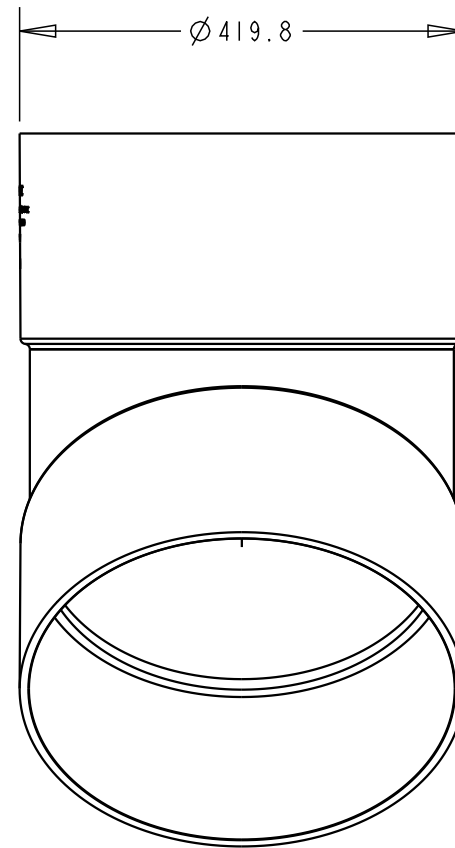

PLASTEC
INNOVATIVE PLUMBING SOLUTIONS

2-4 Enterprise Street
Caloundra QLD 4551 Australia

www.plastec.com.au

Tel: 61 7 5413 4444
Fax: 61 7 5491 8918

19553

PLASTEC
 INNOVATIVE PLUMBING SOLUTIONS

2-4 Enterprise Street
 Caloundra QLD 4551 Australia