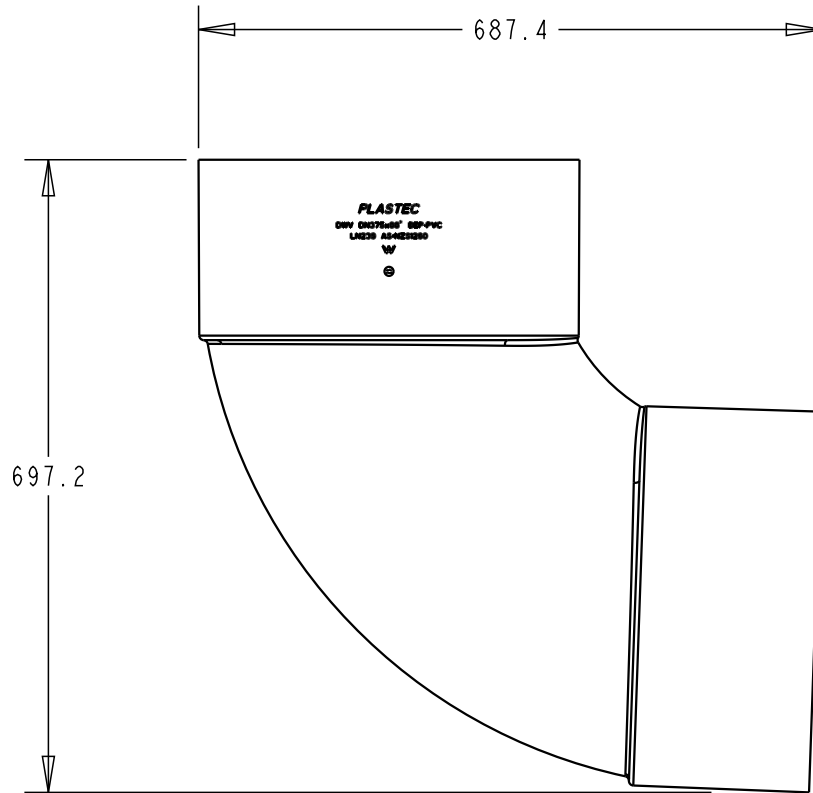

PLASTEC
INNOVATIVE PLUMBING SOLUTIONS

2-4 Enterprise Street
Caloundra QLD 4551 Australia

www.plastec.com.au

Tel: 61 7 5413 4444
Fax: 61 7 5491 8918

19554