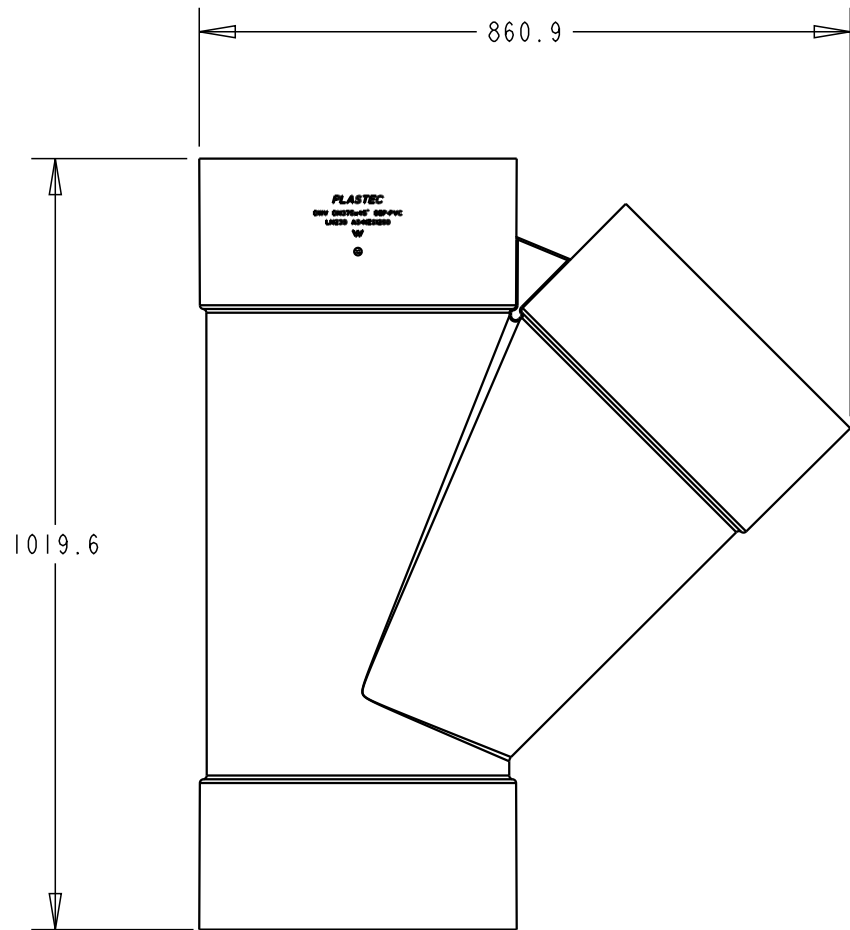

PLASTEC
INNOVATIVE PLUMBING SOLUTIONS

2-4 Enterprise Street
Caloundra QLD 4551 Australia

www.plastec.com.au

Tel: 61 7 5413 4444
Fax: 61 7 5491 8918

19555

PLASTEC
INNOVATIVE PLUMBING SOLUTIONS

2-4 Enterprise Street
Caloundra QLD 4551 Australia