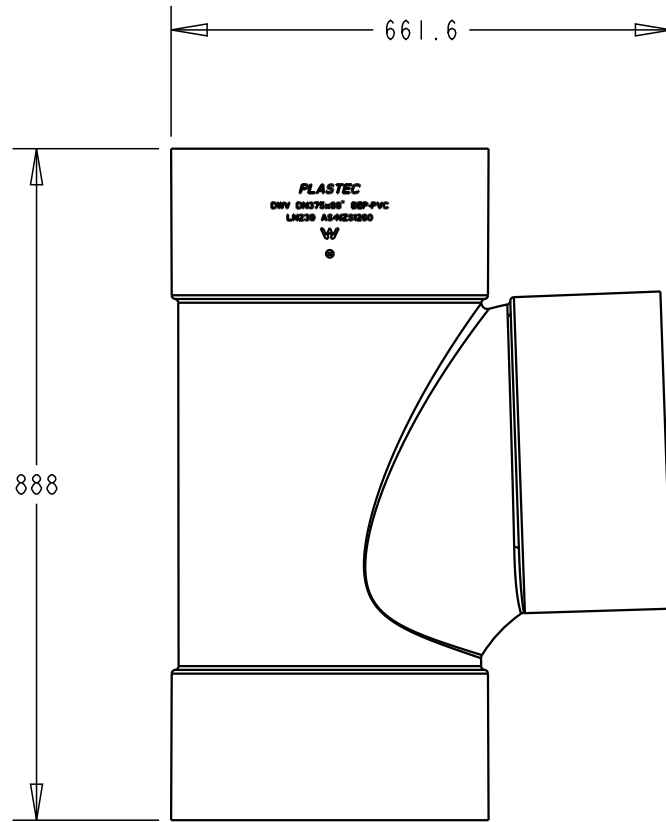

PLASTEC
INNOVATIVE PLUMBING SOLUTIONS

2-4 Enterprise Street
Caloundra QLD 4551 Australia

www.plastec.com.au

Tel: 61 7 5413 4444
Fax: 61 7 5491 8918

19556

PLASTEC
INNOVATIVE PLUMBING SOLUTIONS

2-4 Enterprise Street
Caloundra QLD 4551 Australia