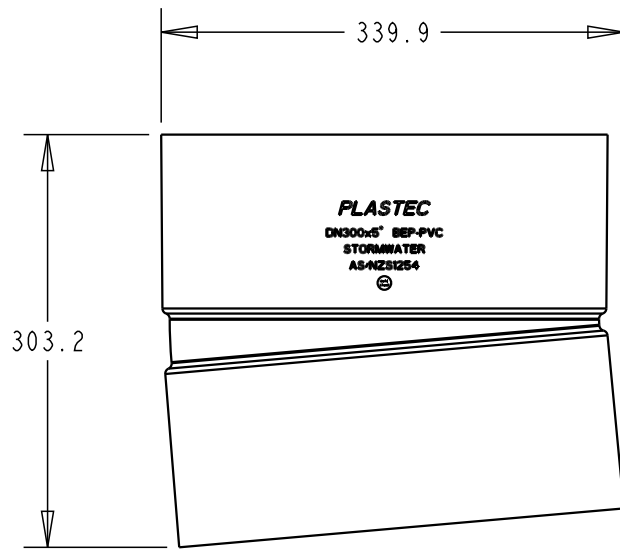

**PLASTEC**  
INNOVATIVE PLUMBING SOLUTIONS

2-4 Enterprise Street  
Caloundra QLD 4551 Australia

[www.plastec.com.au](http://www.plastec.com.au)

Tel: 61 7 5413 4444  
Fax: 61 7 5491 8918

19560

**PLASTEC**  
INNOVATIVE PLUMBING SOLUTIONS