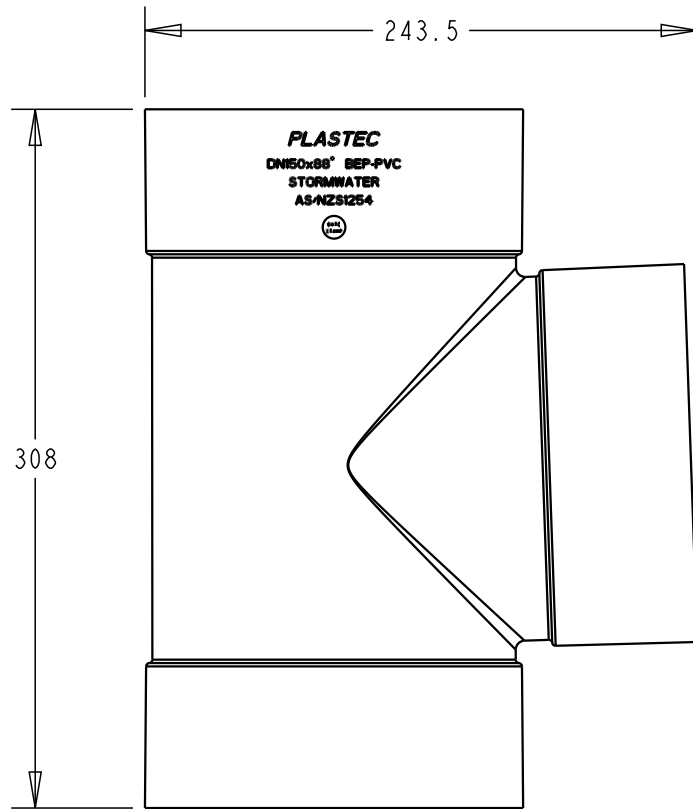

PLASTEC
INNOVATIVE PLUMBING SOLUTIONS

2-4 Enterprise Street
Caloundra QLD 4551 Australia

www.plastec.com.au

Tel: 61 7 5413 4444
Fax: 61 7 5491 8918

19584

PLASTEC
 INNOVATIVE PLUMBING SOLUTIONS

2-4 Enterprise Street
 Caloundra QLD 4551 Australia