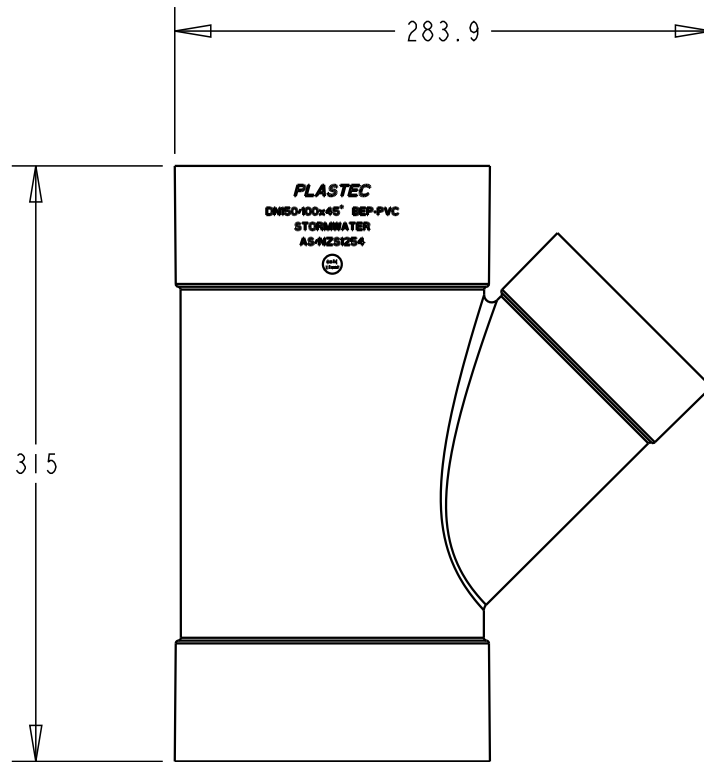

PLASTEC
INNOVATIVE PLUMBING SOLUTIONS

2-4 Enterprise Street
Caloundra QLD 4551 Australia

www.plastec.com.au

Tel: 61 7 5413 4444
Fax: 61 7 5491 8918

19586

PLASTEC
INNOVATIVE PLUMBING SOLUTIONS

2-4 Enterprise Street
Caloundra QLD 4551 Australia