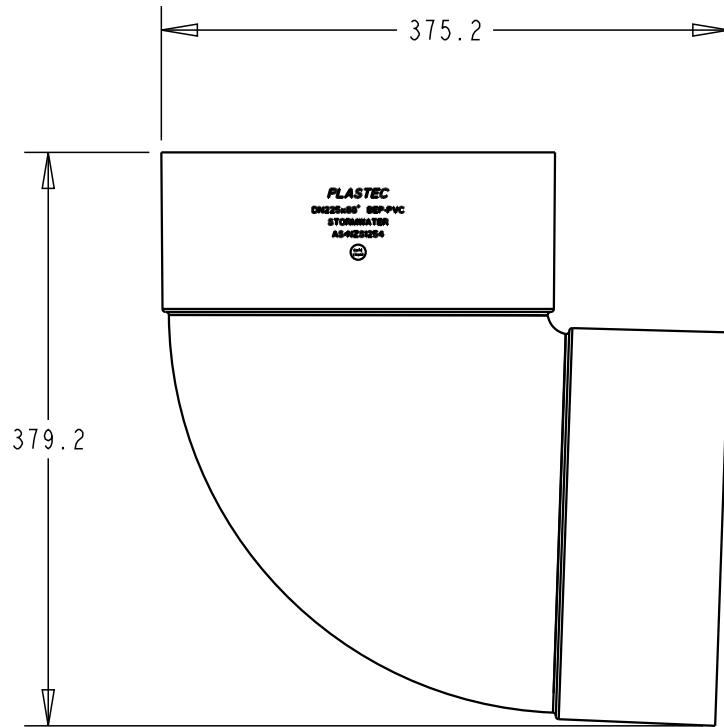

PLASTEC
INNOVATIVE PLUMBING SOLUTIONS

2-4 Enterprise Street
Caloundra QLD 4551 Australia

www.plastec.com.au

Tel: 61 7 5413 4444
Fax: 61 7 5491 8918

19589

PLASTEC
INNOVATIVE PLUMBING SOLUTIONS

2-4 Enterprise Street
Caloundra QLD 4551 Australia