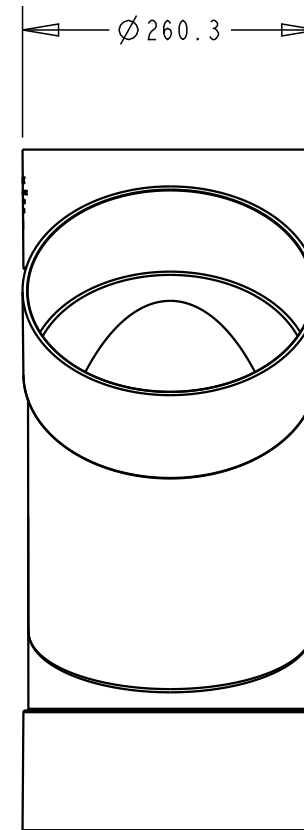

PLASTEC
ORANGE HDPE
STANDARD
1000000

PLASTEC
INNOVATIVE PLUMBING SOLUTIONS

2-4 Enterprise Street
Caloundra QLD 4551 Australia

www.plastec.com.au

Tel: 61 7 5413 4444
Fax: 61 7 5491 8918

19598

PLASTEC
INNOVATIVE PLUMBING SOLUTIONS