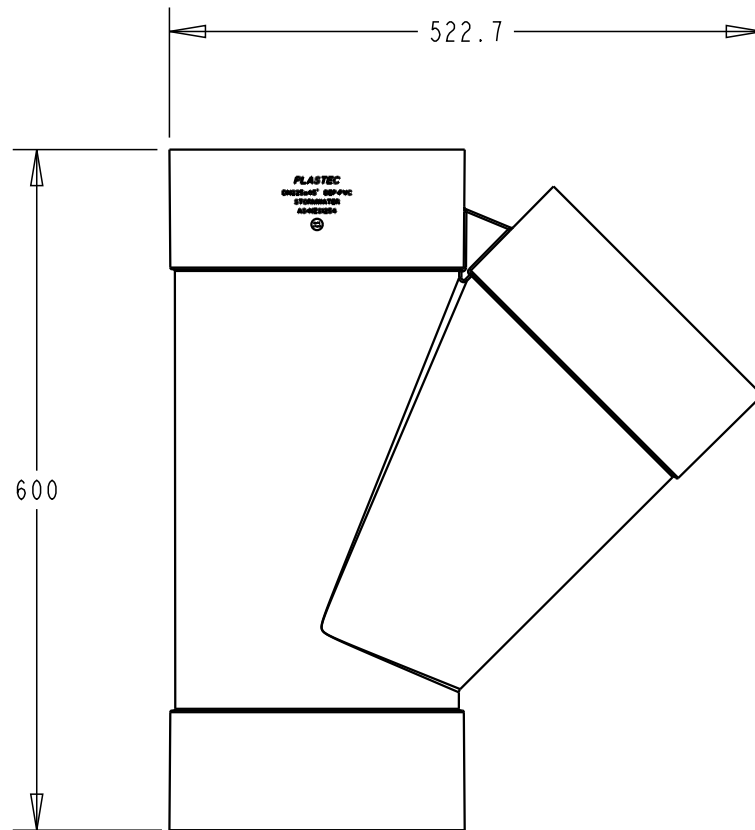

PLASTEC
ORANGE HDPE
STANDARD
1000000

PLASTEC
INNOVATIVE PLUMBING SOLUTIONS

2-4 Enterprise Street
Caloundra QLD 4551 Australia

www.plastec.com.au

Tel: 61 7 5413 4444
Fax: 61 7 5491 8918

19598

PLASTEC
INNOVATIVE PLUMBING SOLUTIONS