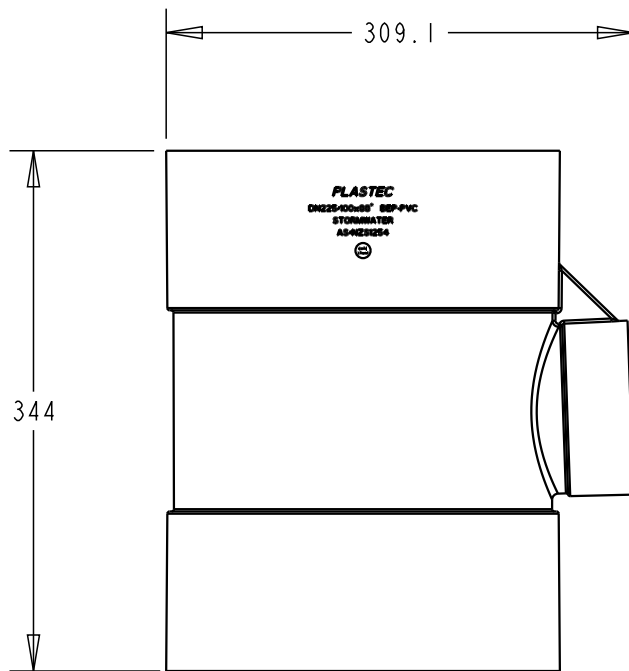

**PLASTEC**  
INNOVATIVE PLUMBING SOLUTIONS

2-4 Enterprise Street  
Caloundra QLD 4551 Australia

[www.plastec.com.au](http://www.plastec.com.au)

Tel: 61 7 5413 4444  
Fax: 61 7 5491 8918

19599

**PLASTEC**  
INNOVATIVE PLUMBING SOLUTIONS