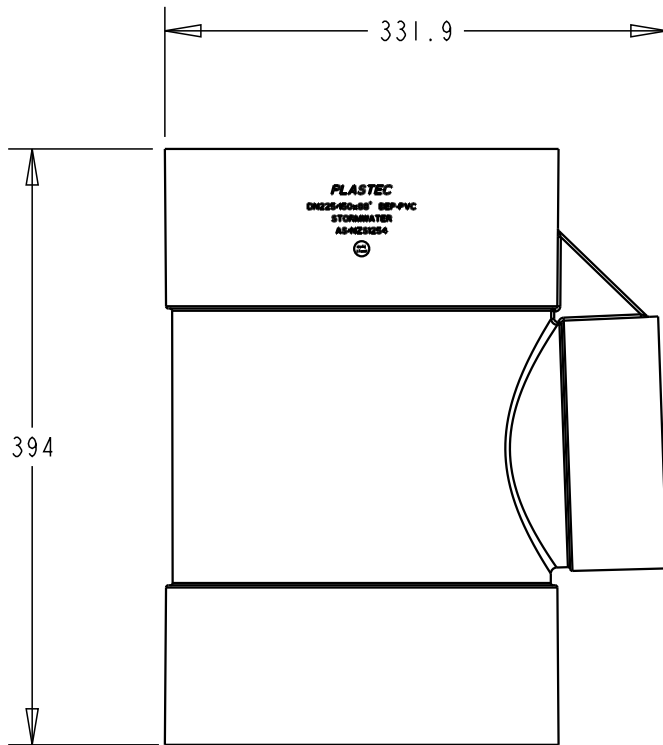

PLASTEC
INNOVATIVE PLUMBING SOLUTIONS

2-4 Enterprise Street
Caloundra QLD 4551 Australia

www.plastec.com.au

Tel: 61 7 5413 4444
Fax: 61 7 5491 8918

19600

PLASTEC
 INNOVATIVE PLUMBING SOLUTIONS

2-4 Enterprise Street
 Caloundra QLD 4551 Australia