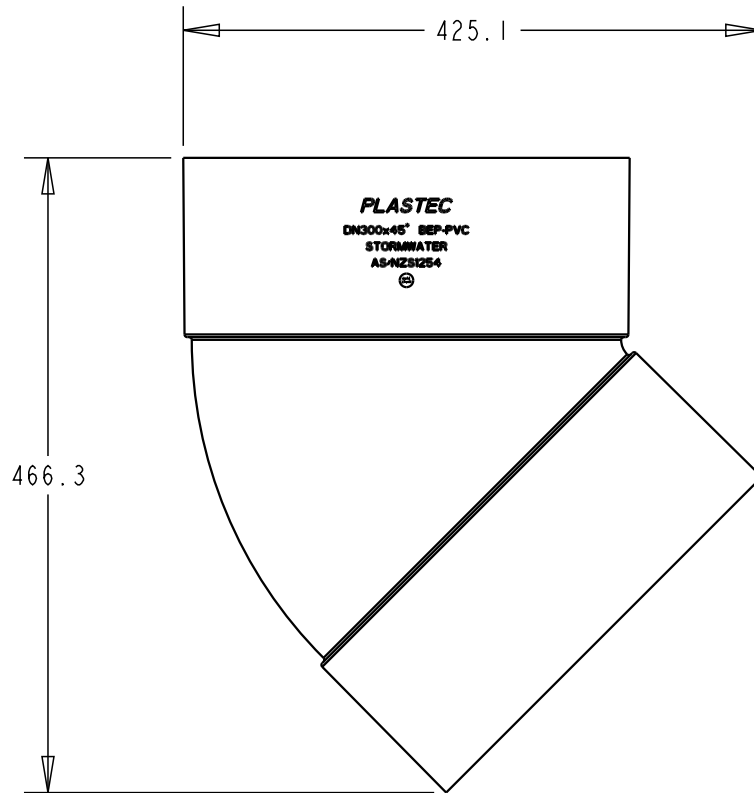

PLASTEC
INNOVATIVE PLUMBING SOLUTIONS

2-4 Enterprise Street
Caloundra QLD 4551 Australia

www.plastec.com.au

Tel: 61 7 5413 4444
Fax: 61 7 5491 8918

19604

PLASTEC
 INNOVATIVE PLUMBING SOLUTIONS

2-4 Enterprise Street
 Caloundra QLD 4551 Australia