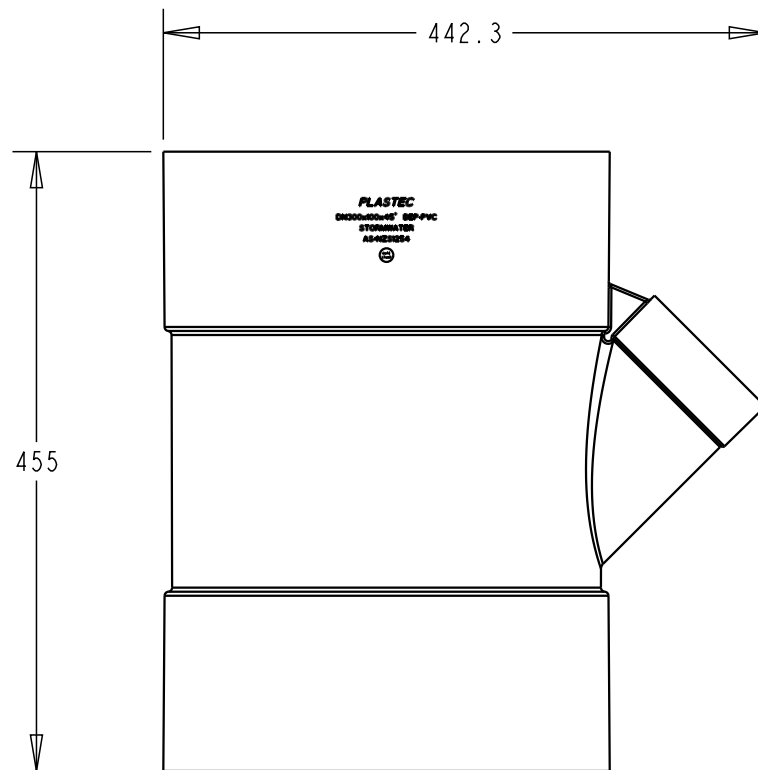

PLASTEC
INNOVATIVE PLUMBING SOLUTIONS

2-4 Enterprise Street
Caloundra QLD 4551 Australia

www.plastec.com.au

Tel: 61 7 5413 4444
Fax: 61 7 5491 8918

19608

PLASTEC
INNOVATIVE PLUMBING SOLUTIONS

2-4 Enterprise Street
Caloundra QLD 4551 Australia