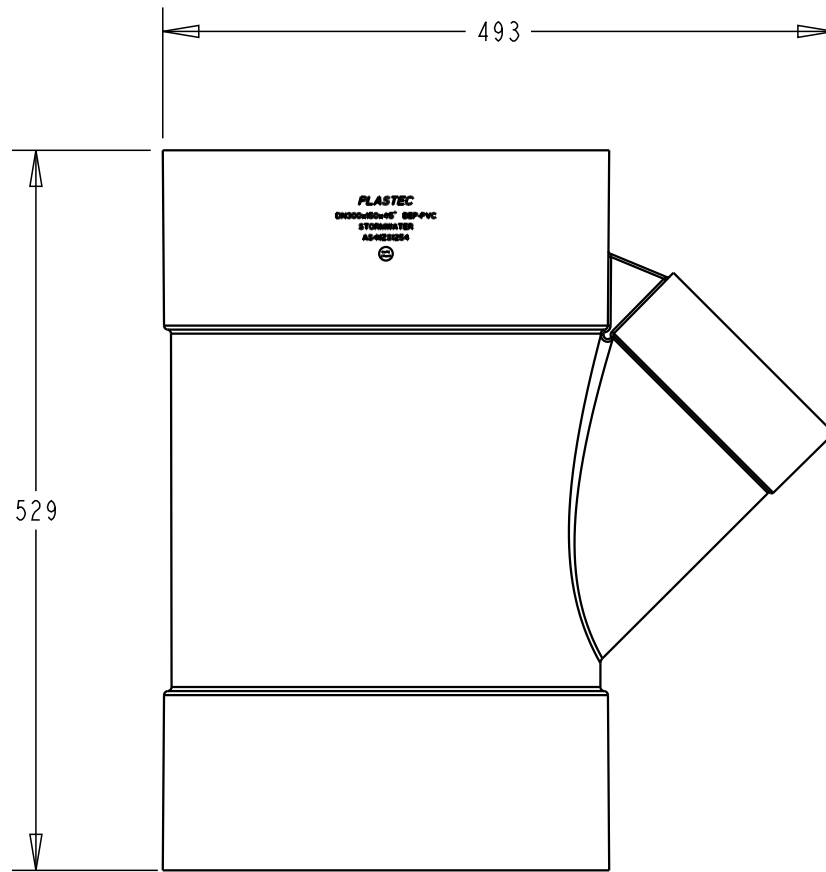

PLASTEC
INNOVATIVE PLUMBING SOLUTIONS

2-4 Enterprise Street
Caloundra QLD 4551 Australia

www.plastec.com.au

Tel: 61 7 5413 4444
Fax: 61 7 5491 8918

19609

PLASTEC
INNOVATIVE PLUMBING SOLUTIONS

2-4 Enterprise Street
Caloundra QLD 4551 Australia