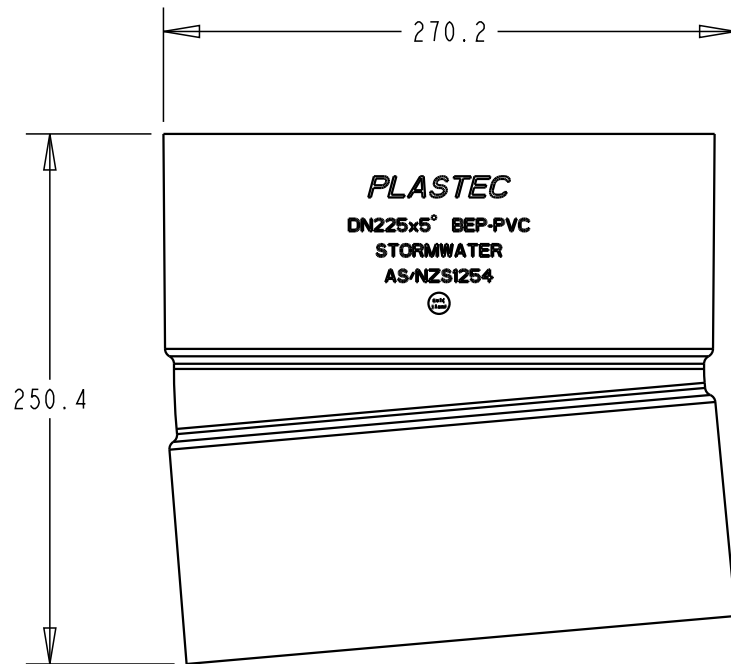

PLASTEC
INNOVATIVE PLUMBING SOLUTIONS

2-4 Enterprise Street
Caloundra QLD 4551 Australia

www.plastec.com.au

Tel: 61 7 5413 4444
Fax: 61 7 5491 8918

19615

PLASTEC
 INNOVATIVE PLUMBING SOLUTIONS

2-4 Enterprise Street
 Caloundra QLD 4551 Australia