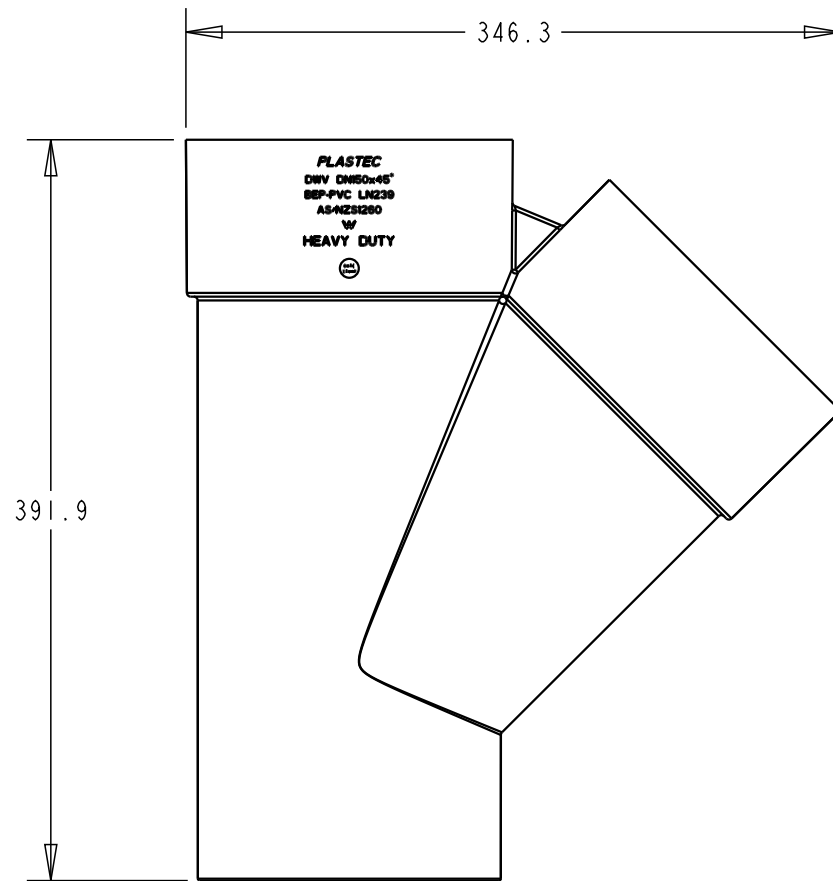

PLASTEC
INNOVATIVE PLUMBING SOLUTIONS

2-4 Enterprise Street
Caloundra QLD 4551 Australia

www.plastec.com.au

Tel: 61 7 5413 4444
Fax: 61 7 5491 8918

19622

PLASTEC
 INNOVATIVE PLUMBING SOLUTIONS

2-4 Enterprise Street
 Caloundra QLD 4551 Australia