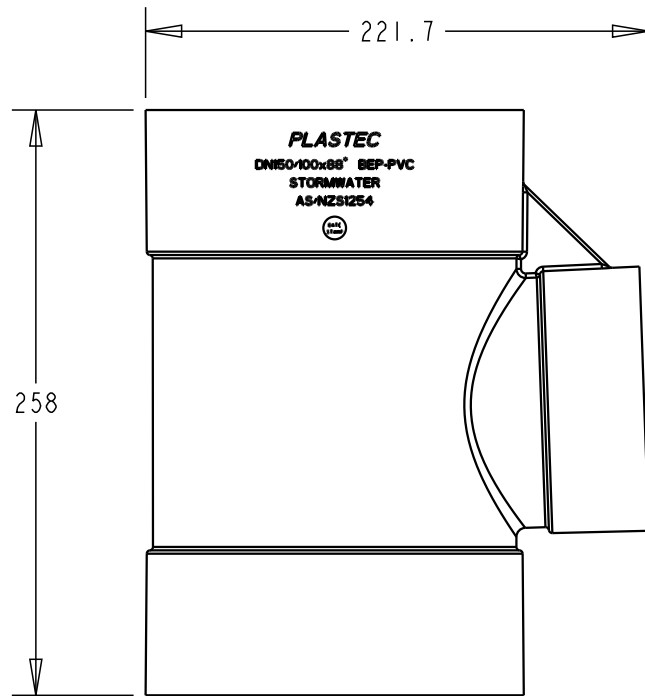

PLASTEC
INNOVATIVE PLUMBING SOLUTIONS

2-4 Enterprise Street
Caloundra QLD 4551 Australia

www.plastec.com.au

Tel: 61 7 5413 4444
Fax: 61 7 5491 8918

19625

PLASTEC
INNOVATIVE PLUMBING SOLUTIONS

2-4 Enterprise Street
Caloundra QLD 4551 Australia